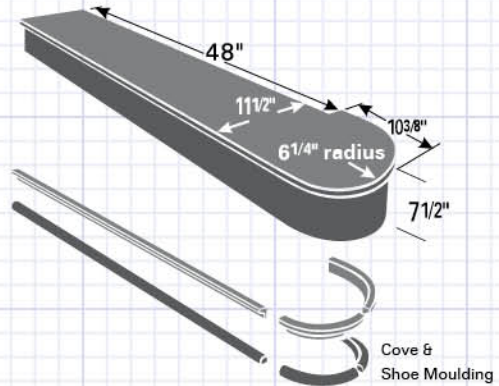

SPECIAL ORDER

OAK STARTING STEPS & ACCESORIES
Special Order in Oak Only

7028
Stair Bracket

7029
Stair Bracket

8010-2
False Starting Step

8010-48
48" Starting Step
Single End For Volute
& Turnout

Starting Steps Include
Cove & Shoe Moulding Sets

8015-48
48" Starting Step
Double End For Volute
& Turnout

Starting Steps Include
Cove & Shoe Moulding Sets
(Shown above in 8010-48)

8071
False Tread

8072
Wall Cap

8076
False Riser

8095
Lineal Cove Moulding
5/8" X 3/4"

8010-2

8010-48