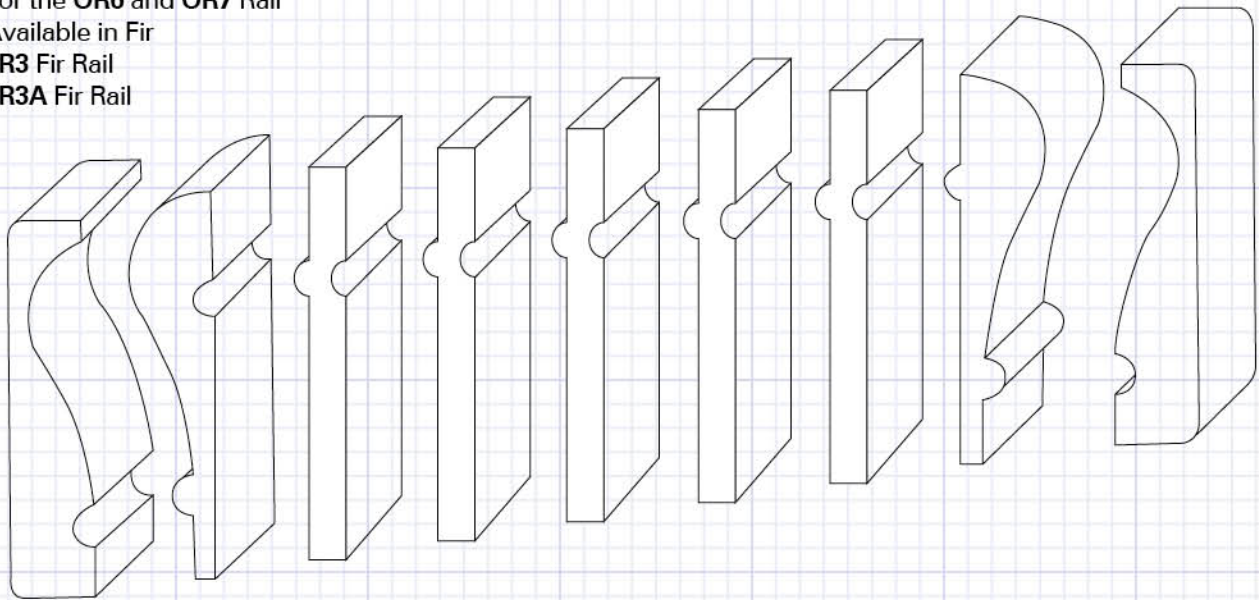

OAK BENDING RAIL AND FORM

For the OR6 and OR7 Rail
Available in Fir
FR3 Fir Rail
FR3A Fir Rail

OR11 Form

OR12 Rail

OR11 Form

CEDAR EXTERIOR RAIL SYSTEMS

FR9A
Red Cedar / Redwood Handrail
1 1/2" x 2 1/4"

FR9B
Red Cedar / Redwood Handrail
1 5/8" x 3 1/2"

FR9F
Red Cedar / Redwood Foot Rail
1 1/2" x 3 1/2"