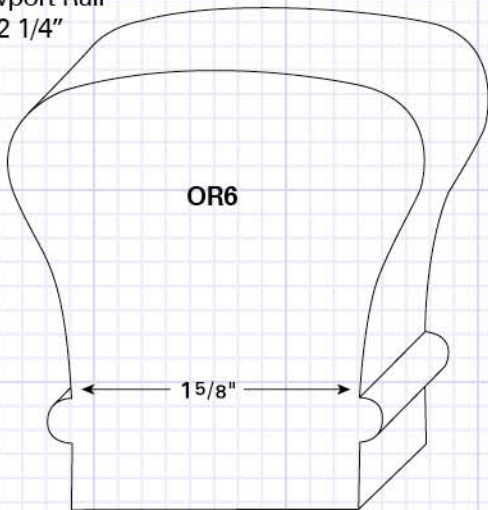

OAK HANDRAIL SYSTEMS

OR3
Oak Oval Rail
1 3/8" x 2 3/8"

OR7
Oak Newport Plowed Rail
2 3/8" x 2 1/4"
(1 1/4" Plow)

OR6
Oak Newport Rail
2 3/8" x 2 1/4"

OR8
Oak Colonial Rail
2 3/8" x 2 7/8"

OS12
Oak Shoe
3/4" x 2 3/8"
(1 1/4" Plow)