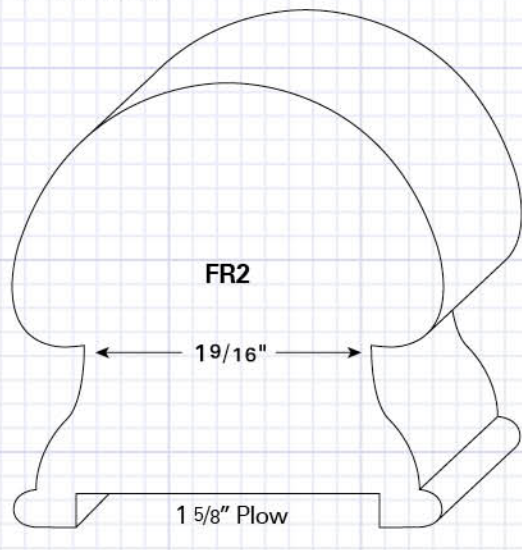

STAIR PARTS

CATALOG

PAINT GRADE HANDRAIL SYSTEMS

MR14P
Poplar Rail
2 5/8" x 21 5/16"
(1 5/8" Plow)

FR2
Poplar Hampton Rail
2 1/4" x 2 1/4"
(1 5/8" Plow)

FS24
Poplar Shoe
1 1/4" x 2 1/2"
(1 5/8" Plow)

FS31P
Poplar Shoe Rail / Pine FJ
7/8" x 3 1/8"
(1 5/8" Plow)