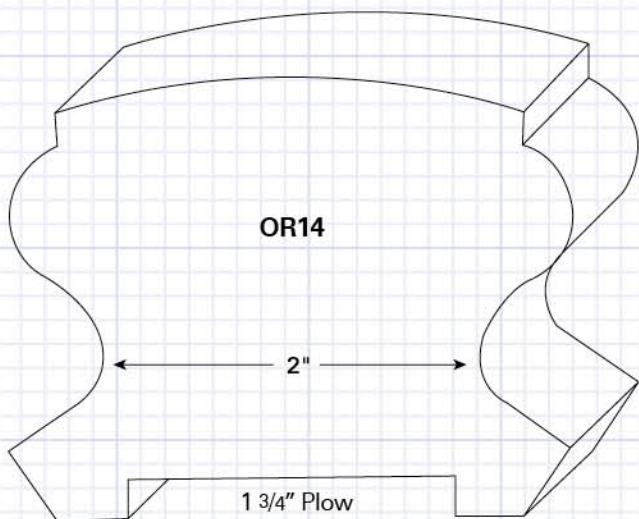

OAK HANDRAIL SYSTEMS

OR14
Oak Washington Rail
2 1/2" x 3"
(1 3/4" Plow)