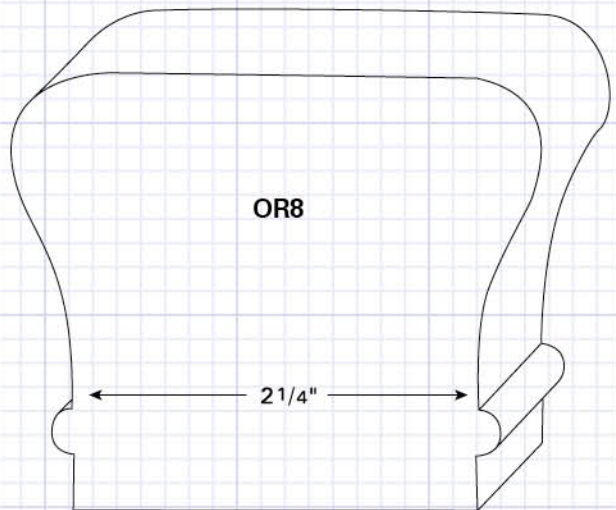

OAK HANDRAIL SYSTEMS

OR3
Oak Oval Rail
1 3/8" x 2 3/8"

OR7
Oak Newport Plowed Rail
2 3/8" x 2 1/4"
(1 1/4" Plow)

OR6
Oak Newport Rail
2 3/8" x 2 1/4"

OR8
Oak Colonial Rail
2 3/8" x 2 7/8"

OS12
Oak Shoe
3/4" x 2 3/8"
(1 1/4" Plow)