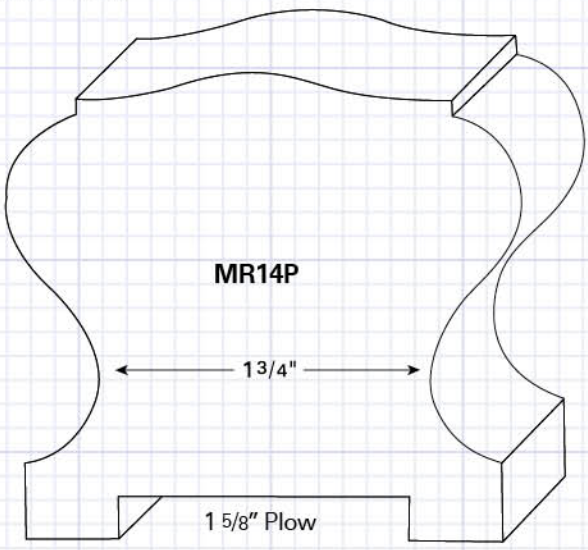

STAIR PARTS

CATALOG

PAINT GRADE HANDRAIL SYSTEMS

MR14P
Poplar Rail
2 5/8" x 21 5/16"
(1 5/8" Plow)

FR2
Poplar Hampton Rail
2 1/4" x 2 1/4"
(1 5/8" Plow)

FS24
Poplar Shoe
1 1/4" x 2 1/2"
(1 5/8" Plow)

FS31P
Poplar Shoe Rail / Pine FJ
7/8" x 3 1/8"
(1 5/8" Plow)