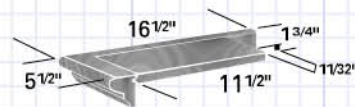

SPECIAL ORDER

OAK STARTING STEPS & ACCESORIES
Special Order in Oak Only

7028
Stair Bracket

7029
Stair Bracket

8010-2
False Starting Step

8010-48
48" Starting Step
Single End For Volute
& Turnout

Starting Steps Include
Cove & Shoe Moulding Sets

8015-48
48" Starting Step
Double End For Volute
& Turnout

Starting Steps Include
Cove & Shoe Moulding Sets
(Shown above in 8010-48)

8071
False Tread

8072
Wall Cap

8076
False Riser

8095
Lineal Cove Moulding
5/8" X 3/4"

8010-2

8010-48

8015-48

8071

8072

8076

8095