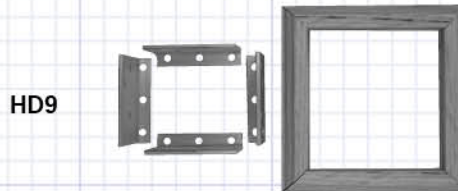

HD1
1" Oak / Birch Plugs

HD2
Railbolt Set
5/16" x 3 1/2"

HD2A
Newel Fastening Bolt
1/2" x 10 1/2"
1 1/2" Oak Plug
1 1/2" Poplar Plug

HD3
Splice Screw
5/16" x 3"

HD9
Oak & Poplar
Newel Anchoring Hardware
3 1/4" Poplar
3" & 3 1/2" Oak