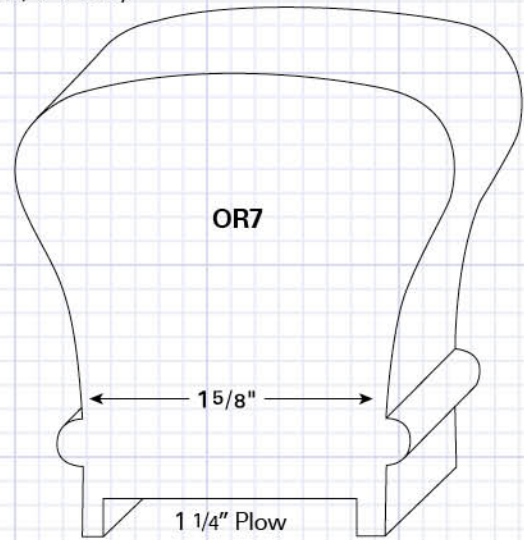

OR7
Oak Newport Plowed Rail
2 3/8" x 2 1/4"
(1 1/4" Plow)