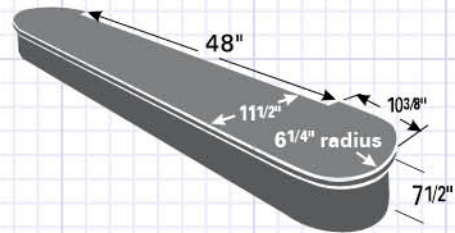

SPECIAL ORDER

OAK STARTING STEPS & ACCESORIES
Special Order in Oak Only

7028
Stair Bracket

7029
Stair Bracket

8010-2
False Starting Step

8010-48
48" Starting Step
Single End For Volute
& Turnout

Starting Steps Include
Cove & Shoe Moulding Sets

8015-48
48" Starting Step
Double End For Volute
& Turnout

Starting Steps Include
Cove & Shoe Moulding Sets
(Shown above in 8010-48)

8071
False Tread

8072
Wall Cap

8076
False Riser

8095
Lineal Cove Moulding
5/8" X 3/4"

8010-2

8010-48

8015-48

8071

8072

8076

8095