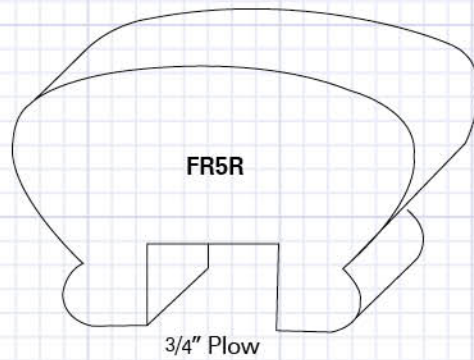

1 1/16" x 3 5/8"

FR10B

1 1/2" x 5"

FR4A

Rail Cap

FR4B

Rail Side

1" x 3" For use with 3" x 3" Baluster

1" x 4" For use with 4" x 4" Baluster

EXTERIOR RAILS

FR5R

Redwood Mushroom Plowed Rail
 1 1/2" X 2 1/4"
 (3/4" Plow)

IR1A- Ipé Rail

1 1/4" x 4 5/16"

IR1B - Ipé Subrail

3/4" x 3 3/8"