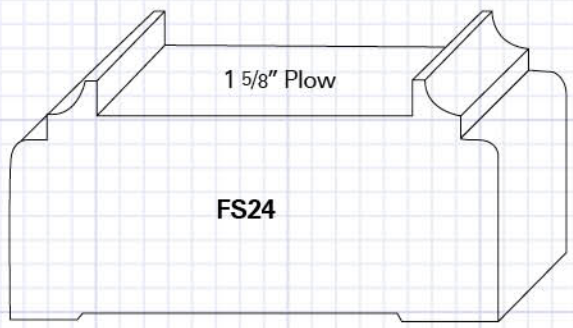

STAIR PARTS

CATALOG

PAINT GRADE HANDRAIL SYSTEMS

MR14P
Poplar Rail
2 5/8" x 21 5/16"
(1 5/8" Plow)

FR2
Poplar Hampton Rail
2 1/4" x 2 1/4"
(1 5/8" Plow)

FS24
Poplar Shoe
1 1/4" x 2 1/2"
(1 5/8" Plow)

FS31P
Poplar Shoe Rail / Pine FJ
7/8" x 3 1/8"
(1 5/8" Plow)