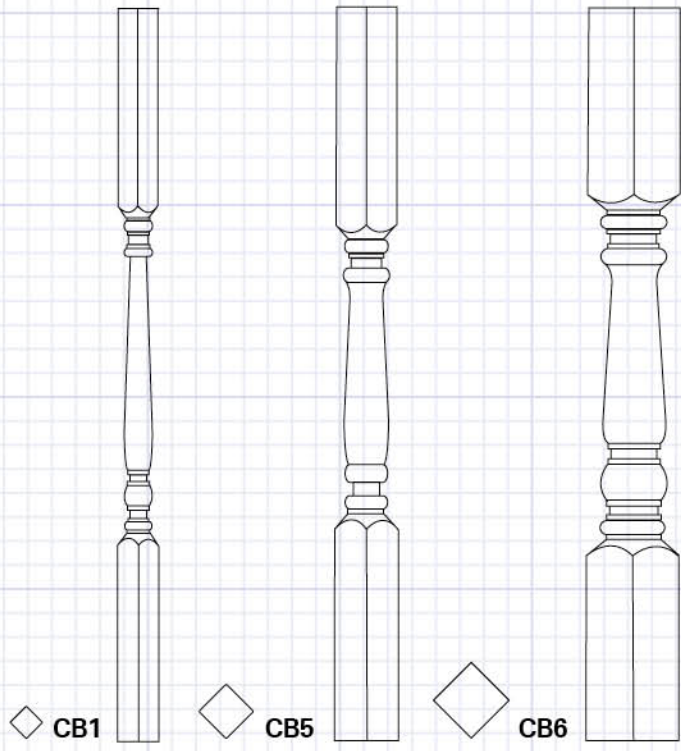

HD1
1" Oak / Birch Plugs

HD2
Railbolt Set
5/16" x 3 1/2"

HD2A
Newel Fastening Bolt
1/2" x 10 1/2"
1 1/2" Oak Plug
1 1/2" Poplar Plug

HD3
Splice Screw
5/16" x 3"

HD9
Oak & Poplar
Newel Anchoring Hardware
3 1/4" Poplar
3" & 3 1/2" Oak

SPRING BOLTS
10/12
20
40
60

SPRING BOLTS

CEDAR BALUSTERS

CB1
Colonial
1 7/16" x 36"

CB5
Colonial
2 1/4" x 36"

CB6
Colonial
3 1/4" x 36"

NEWEL POST

6S9101D

Ball Top
5 1/4" x 60"

PP1B

Ball Top
5 1/2" x 60"

PP1A

Acorn Top
5 1/2" x 60"

CN2

Colonial Ball Top
3 1/4" x 54"

6S9101D
Ball Top