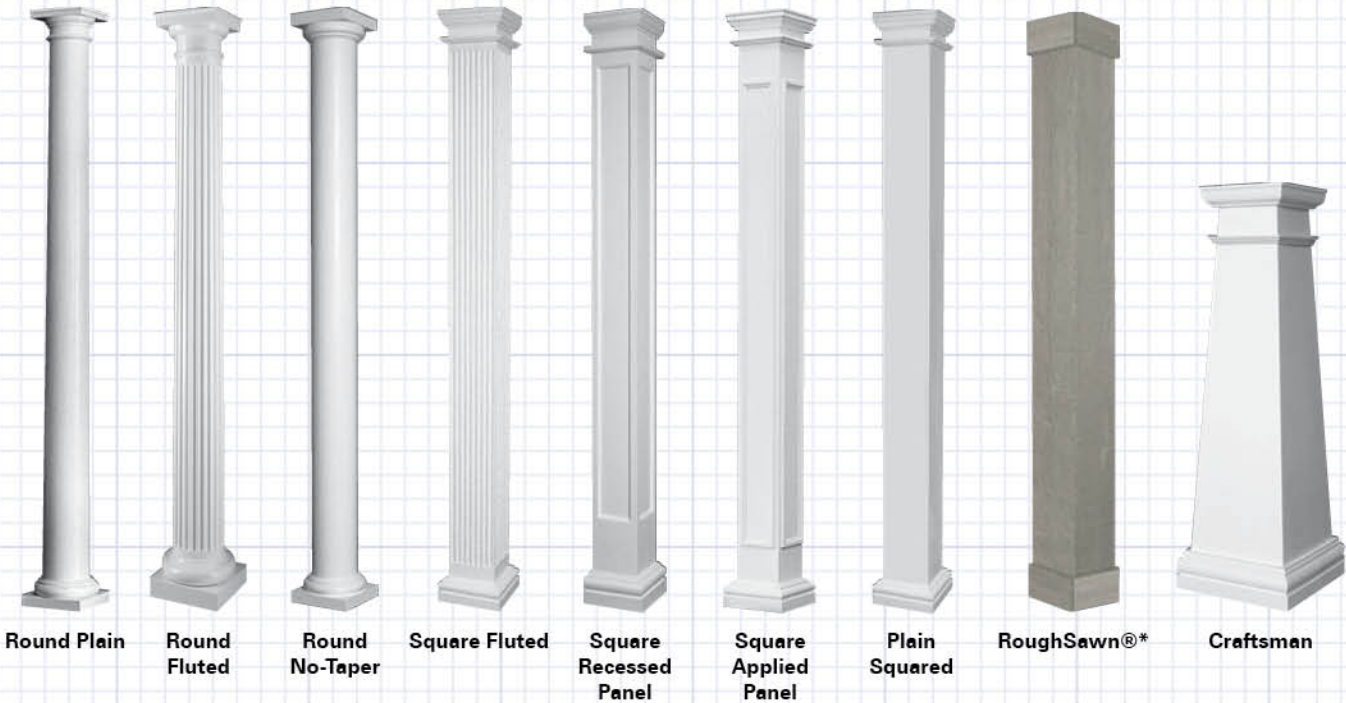

www.hbgcolumns.com