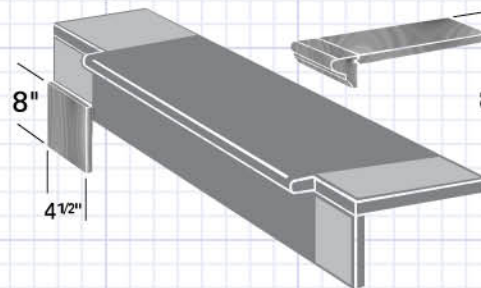

8071

8072

8076