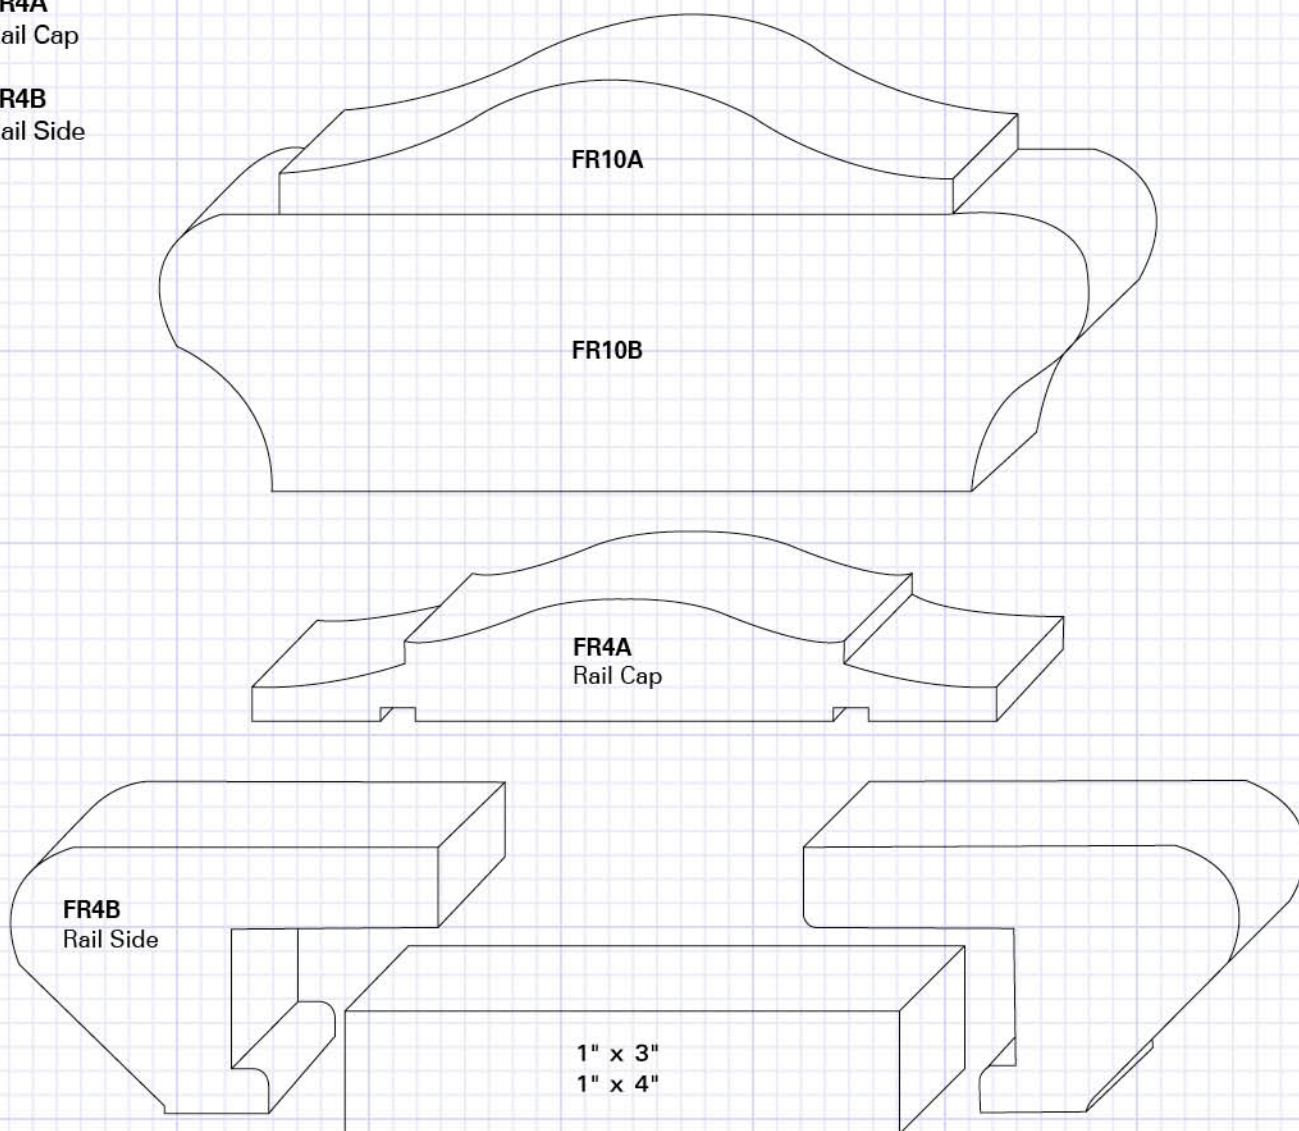

1 1/16" x 3 5/8"

FR10B

1 1/2" x 5"

FR4A

Rail Cap

FR4B

Rail Side

1" x 3" For use with 3" x 3" Baluster

1" x 4" For use with 4" x 4" Baluster

EXTERIOR RAILS

FR5R

Redwood Mushroom Plowed Rail
 1 1/2" X 2 1/4"
 (3/4" Plow)

IR1A- Ipé Rail

1 1/4" x 4 5/16"

IR1B - Ipé Subrail

3/4" x 3 3/8"