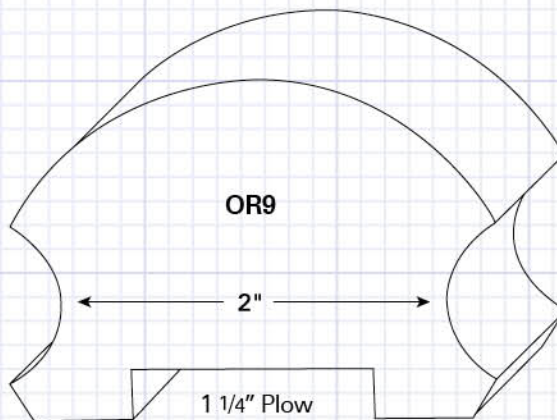

OF13
Oak Fillet
3/8" x 1 1/4"

OAK HANDRAIL SYSTEMS

OR14
Oak Washington Rail
2 1/2" x 3"
(1 3/4" Plow)

OR9
Oak Junior Hampton Rail System
1 1/4" x 2 1/2"

OF16
Oak Fillet
1 5/16" x 1 3/4"

OS16
Oak Shoe
7/8" x 3 1/8"
(1 3/4" Plow)