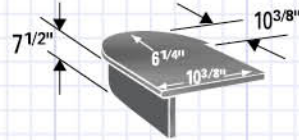

SPECIAL ORDER

OAK STARTING STEPS & ACCESORIES
Special Order in Oak Only

7028
Stair Bracket

7029
Stair Bracket

8010-2
False Starting Step

8010-48
48" Starting Step
Single End For Volute
& Turnout

Starting Steps Include
Cove & Shoe Moulding Sets

8015-48
48" Starting Step
Double End For Volute
& Turnout

Starting Steps Include
Cove & Shoe Moulding Sets
(Shown above in 8010-48)

8071
False Tread

8072
Wall Cap

8076
False Riser

8095
Lineal Cove Moulding
5/8" X 3/4"

8010-2