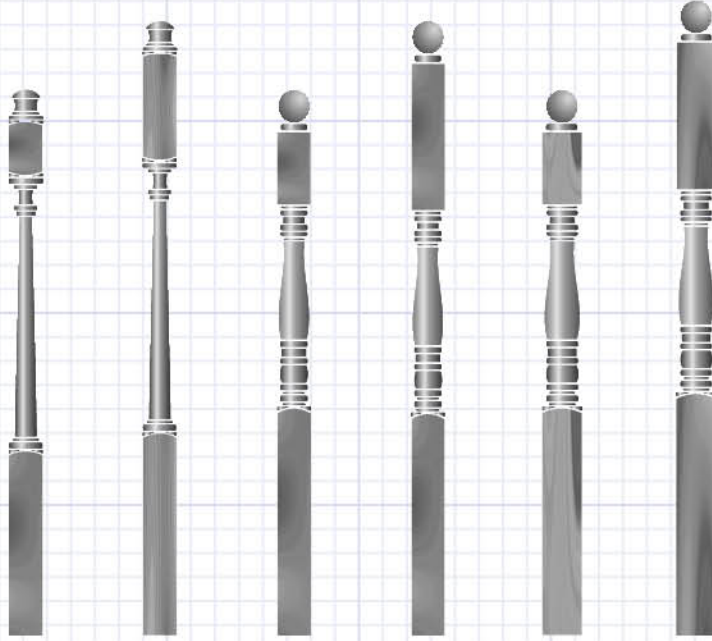

SPECIAL ORDER

OAK NEWEL POSTS

4040

Mushroom Top
W-3" H-48"

4045

Mushroom Top
W-3" H-54"

4350

Junior Hampton
W-3" H-48"

4351

Junior Hampton
W-3" H-54"

4500

Hampton
W-3 1/2" H-48"

4505

Hampton
W-3 1/2" H-56"

4040

4045

4350

4351

4500

4505

3548

Plain
W-3 1/2" H-48"

3556

Plain
W-3 1/2" H-56"

4004

Plain Ball Top
W-3 1/2" H-48"

4005

Plain Ball Top
W-3 1/2" H-56"

4010

Pin Top
W-3" H-43"

4012

Pin Top
W-3" H-43"

4015

Pin Top
W-3" H-62"