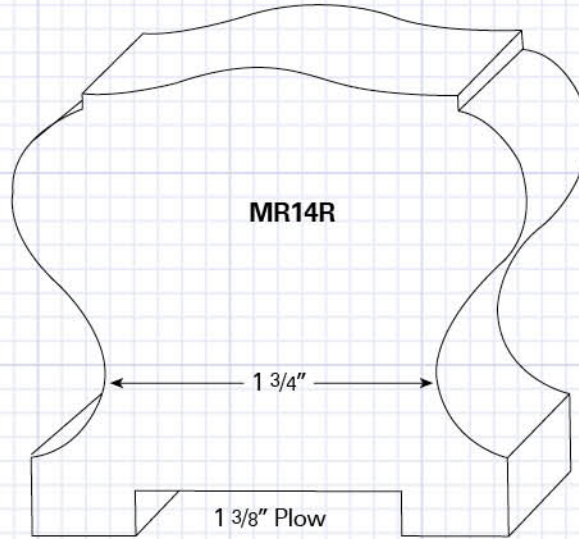

CEDAR EXTERIOR RAIL SYSTEMS

MR14R

Cedar / Redwood Rail
2 5/8" x 21 5/16"
(1 3/8" Plow)