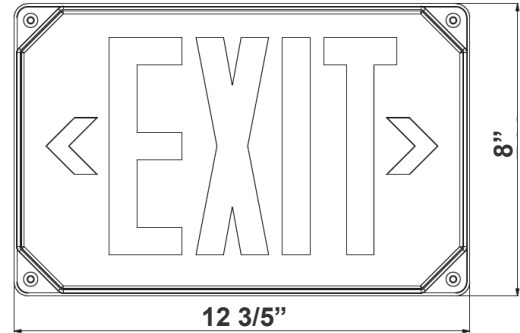

12 3/5" (W) x 8" (H)

Exit signs shall be provided at every exit door, at the intersection of corridors, at exit stairways or ramps and such other locations and intervals as are necessary to provide the occupants with knowledge of the various means of egress available