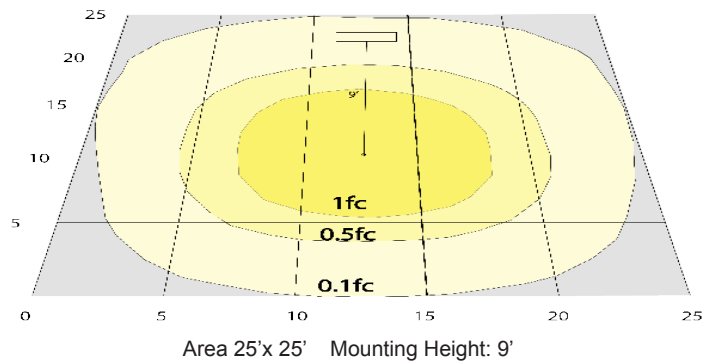

WG-Z6-2D-2Z

Photometrics: XT-WP-RG-EM

BUG Rating: B0-U1-G0

Other Views:

Side View

Front View

Back View

Performance Table: XT-WP-RG-EM