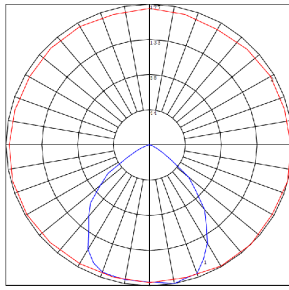

WG-Z6-2D-2Z

Photometrics: XT-WP-RG-EM

BUG Rating: B0-U1-G0

Other Views:

Side View

Front View

Back View

Performance Table: XT-WP-RG-EM