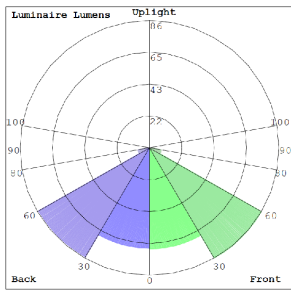

WG-Z6-2D-2Z

Photometrics: XT-WP-RG-EM

BUG Rating: B0-U1-G0

Other Views:

Side View

Front View

Back View

Performance Table: XT-WP-RG-EM