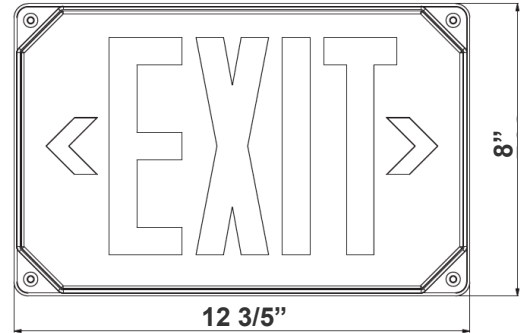

XT SERIES Exit & Emergency Lighting

XT-WP-RG-EM
Wet Location Exit Signs

WESTGATE
THE FUTURE IS HERE...AND IT'S QUITE BRIGHT!

Customer Name: _____

Project Name: _____

Note: _____ Type: _____

Selection:

12 3/5" (W) x 8" (H)