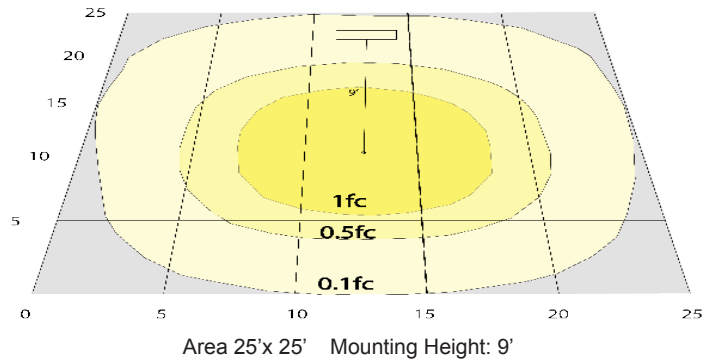

WG-Z6-2D-2Z

Photometrics: XT-WP-RG-EM

BUG Rating: B0-U1-G0

Other Views:

Side View

Front View

Back View

Performance Table: XT-WP-RG-EM