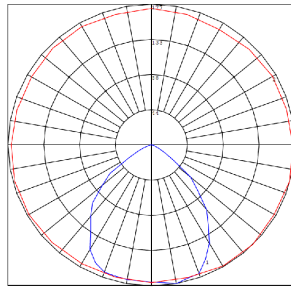

WG-Z6-2D-2Z

Photometrics: XT-CLWP-GG-EM

BUG Rating: B0-U1-G0

Area 25'x 25' Mounting Height: 9'

Other Views:

Side View

Front View

Back View