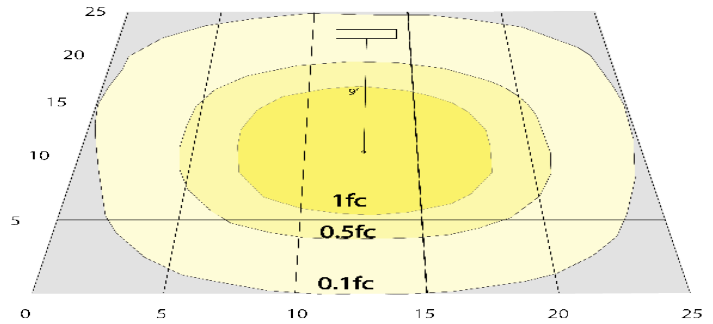

WG-Z6-2D-2Z

Photometrics: XT-CLWP-GG-EM

BUG Rating: B0-U1-G0

Area 25'x 25' Mounting Height: 9'

Other Views:

Side View

Front View

Back View