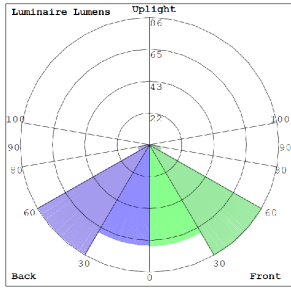

WG-Z6-2D-2Z

Photometrics: XT-CLWP-GG-EM

BUG Rating: B0-U1-G0

Area 25'x 25' Mounting Height: 9'

Other Views:

Side View

Front View

Back View