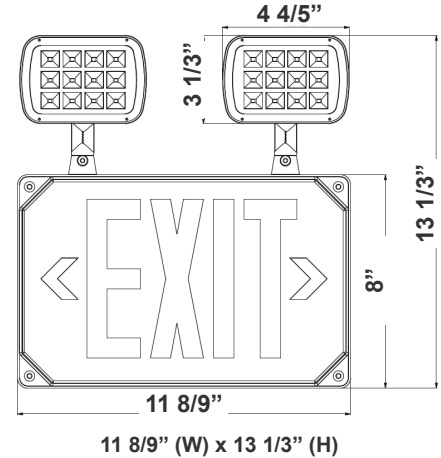

Selection:

Exit signs shall be provided at every exit door, at the intersection of corridors, at exit stairways or ramps and such other locations and intervals as are necessary to provide the occupants with knowledge of the various means of egress available

Customer Name: _____

Project Name: _____

Note: _____

Type: _____