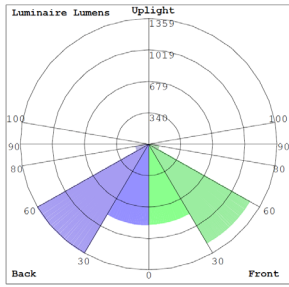

Photometrics: WSX-20-40W-MCTP-SRK-218

BUD Rating: B2-U1-G1