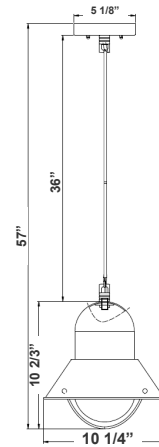

**WESTGATE**  
THE FUTURE IS HERE...AND IT'S QUITE BRIGHT!

Customer Name: \_\_\_\_\_

Project Name: \_\_\_\_\_

Note: \_\_\_\_\_

Type: \_\_\_\_\_

**5 1/8"(W) x 57"(H) x 10 1/4"(D)**  
**Canopy Diameter: 5 1/8" x 1"**