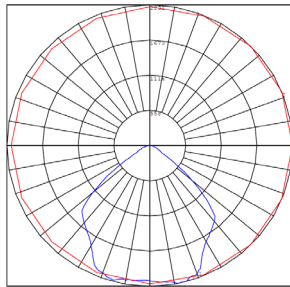

Photometrics: WSX-20-40W-MCTP-SRK-218

BUD Rating: B2-U1-G1