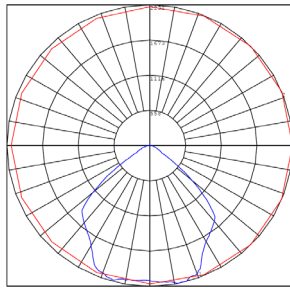

Photometrics: WSX-20-40W-MCTP-HA

BUD Rating: B2-U1-G1