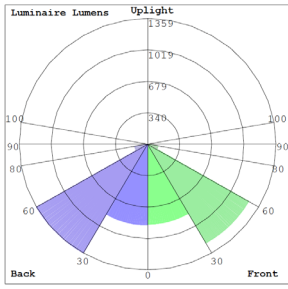

Photometrics: WSX-20-40W-MCTP-HA

BUD Rating: B2-U1-G1