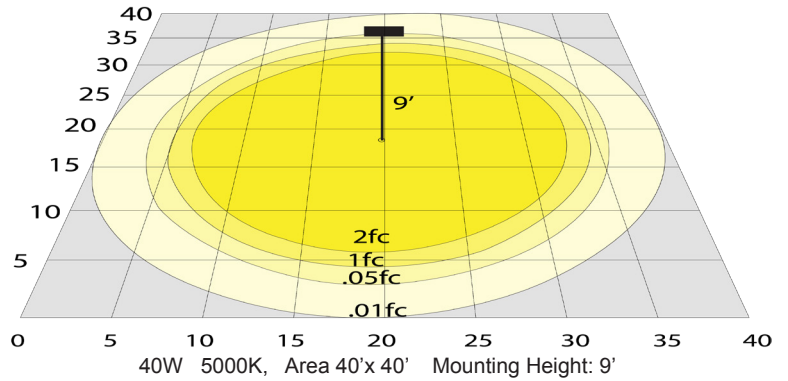

### Lighting:

- Total Lumens: 1200LM
- Color Temperatures: 3000K/4000K/5000K
- Color Rendering Index: CRI ≥ 80
- Beam Angle: 90° x 110°
- Rated life: 70,000 Hrs

Phone: (877) 805-2252 | Fax: (877) 805-2252  
www.westgatemfg.com

WG-07/21/2022

**Photometrics:** WSX-20-40W-MCTP-HA

BUD Rating: B2-U1-G1

**Other Views:**

Side View

Lens View

Back View