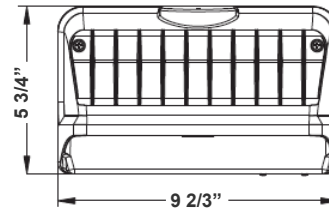

WPX SERIES Outdoor Lighting

WPX-42W-MCTP
LED CUT-OFF WALL PACK

Customer Name: _____
Project Name: _____
Note: _____ | Type: _____

Selection:

9 2/3" (W) x 5 3/4" (H) x 7 1/3" (D)

LED Wall Pack Light series can be widely used as Exterior or Interior LED lighting for Hotels, Garages, Commercial Buildings, Public areas, Schools and Hospitals, etc.