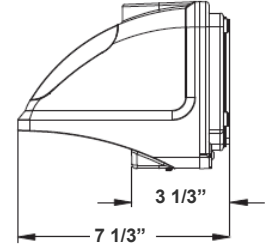

WPX SERIES Outdoor Lighting

WPX-42W-MCTP
LED CUT-OFF WALL PACK

Customer Name: _____
Project Name: _____
Note: _____ | Type: _____

Selection:

9 2/3" (W) x 5 3/4" (H) x 7 1/3" (D)

LED Wall Pack Light series can be widely used as Exterior or Interior LED lighting for Hotels, Garages, Commercial Buildings, Public areas, Schools and Hospitals, etc.

Photometrics: WPX-42W-MCTP

BUD Rating: B0-U0-G1

Area 45'x 50' Mounting Height: 9'

Other Views:

Side View

Front View

Back View

Performance Table: WPX-42W-MCTP