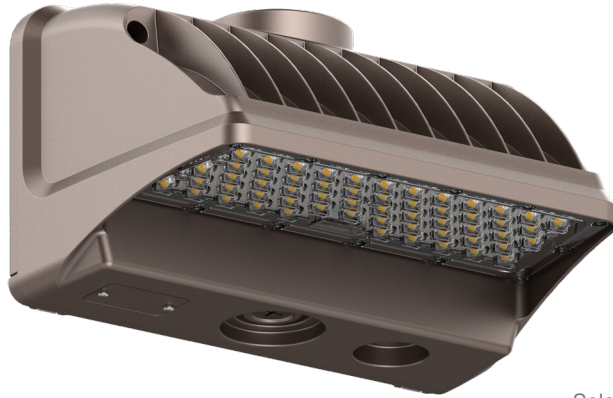

WPX SERIES Outdoor Lighting

WPX-42W-MCTP
LED CUT-OFF WALL PACK

Customer Name: _____
Project Name: _____
Note: _____ | Type: _____

Selection:

9 2/3" (W) x 5 3/4" (H) x 7 1/3" (D)

LED Wall Pack Light series can be widely used as Exterior or Interior LED lighting for Hotels, Garages, Commercial Buildings, Public areas, Schools and Hospitals, etc.

Features

- High Light Transmittance, Anti-UV and Fire Resistant PC Lens
- 7-Year Warranty
- Die-Cast Aluminum With Powder Coat Finish (Dark Bronze)
- Multi CCT and Power (Switches are inside fixture)

Technical Specifications

Electrical:

- Voltage: 120-277VAC 60Hz
- Wattage: 11W/ 21W/ 32W/ 42W
- Power Factor: >0.95
- Efficacy: 135 LPW

Mechanical:

- Die-Cast Aluminum With Powder Coat Finish (Dark Bronze)
- High Light Transmittance, Anti-UV and Fire Resistant Shatterproof PC Lens
- Operating Temperature: -4°F to 104°F
- IP 65
- Wet Location
- 7-Year Warranty
- Full Cutoff, Dark sky Compliant

Lighting:

- Dimming: 0~10V Dimmable
- Multi CCT and Power (Switches are inside fixture)
- The Type III Distribution Is Used for Wide WalkWays, on Ramps and Entrance Roadways, As Well As Other Long, Narrow Lighting
- Total Lumens: 5670LM Max.
- Color Temperatures: 3000K/ 4000K/ 5000K
- Color Rendering Index: CRI ≥ 80
- Rated life: 70,000 Hrs