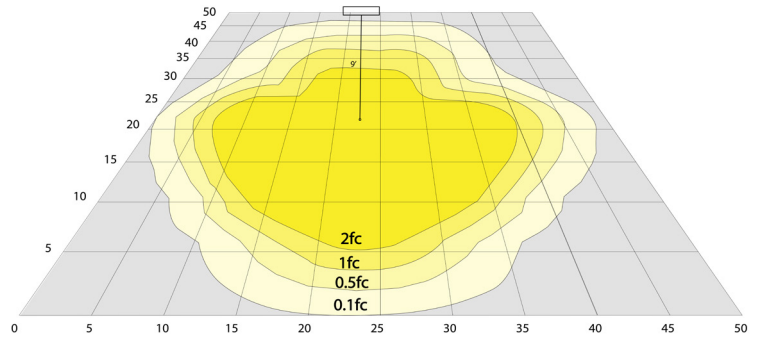

Photometrics: WPX-42W-MCTP

BUD Rating: B0-U0-G1

Area 45'x 50' Mounting Height: 9'

Other Views:

Side View

Front View

Back View

Performance Table: WPX-42W-MCTP