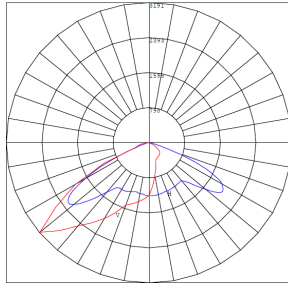

Photometrics: WPX-42W-MCTP

BUD Rating: B0-U0-G1

Area 45'x 50' Mounting Height: 9'

Other Views:

Side View

Front View

Back View

Performance Table: WPX-42W-MCTP