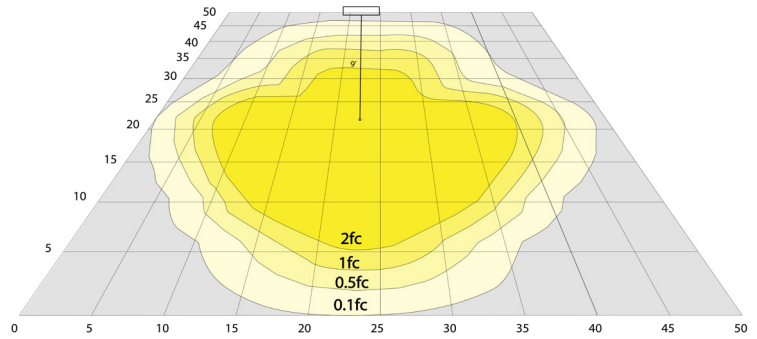

Photometrics: WPX-120W-MCTP

BUD Rating: B0-U0-G1

Area 45'x 50' Mounting Height: 9'

Other Views:

Front View

Side View

Back View

Performance Table: WPX-120W-MCTP