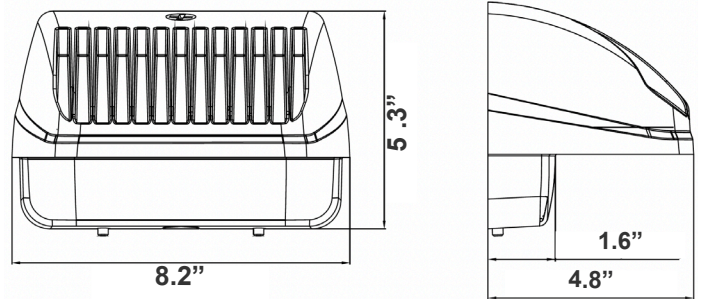

WPX SERIES Outdoor Lighting

WPX-120W-MCTP LED CUT-OFF WALL PACK

MCTP Multi Color Temperature & Multi Power/Wattage (Selectable)

Customer Name: _____

Project Name: _____

Note: _____

Type: _____

8.2" (W) x 5.3" (H) x 4.58" (D)