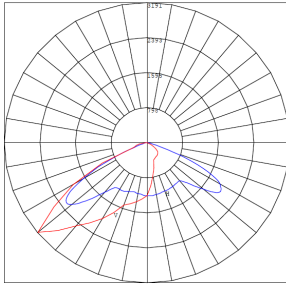

Photometrics: WPX-120W-MCTP

BUD Rating: B0-U0-G1

Area 45'x 50' Mounting Height: 9'

Other Views:

Front View

Side View

Back View

Performance Table: WPX-120W-MCTP