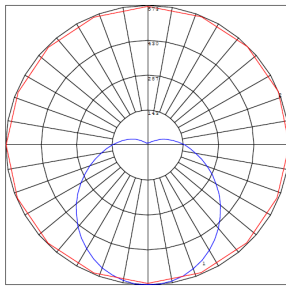

Photometrics: WPV-12W-MCT-DT

BUD Rating: B1-U3-G1