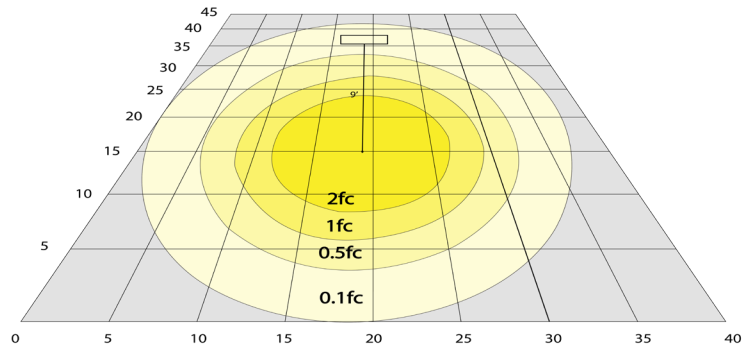

## Photometrics: WPV-12W-MCT-DT

BUD Rating: B1-U3-G1

Simulation based on 4000K Area 45'x 40' Mounting Height: 9'

## Other Views:

Side View

Front View

Back View