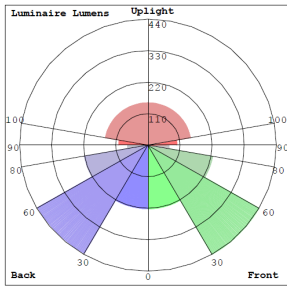

Photometrics: WPV-12W-MCT-DT

BUD Rating: B1-U3-G1