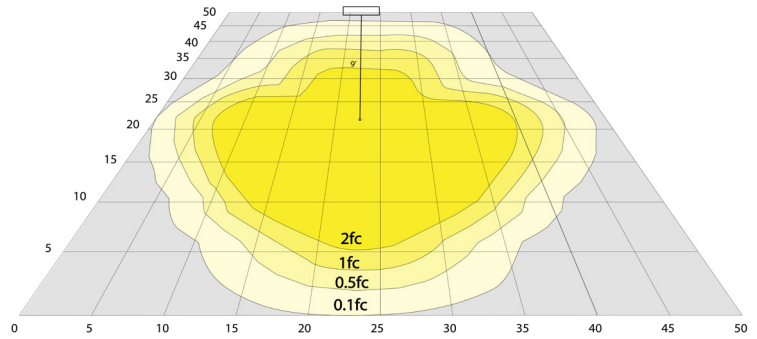

Phone: (877) 805-2252 | Fax: (877) 805-2252
www.westgatemfg.com |

Photometrics: WPMX-48-80W-MCTP-SR

BUD Rating: B0-U0-G1

Area 45'x 50' Mounting Height: 9'

Other Views:

Side View

Front View

Back View