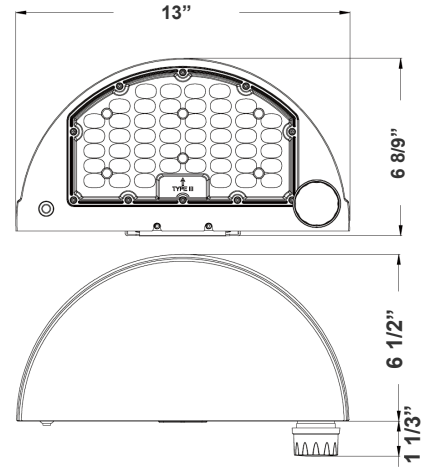

13" (W) x 6 8/9" (H) x 6 1/2" (D)

Features

- High Light Transmittance, Anti-UV and Fire Resistant PC Lens
- 7-Year Warranty
- Die-Cast Aluminum With Powder Coat Finish (Dark Bronze)
- Multi CCT and Power (Switches are inside fixture)