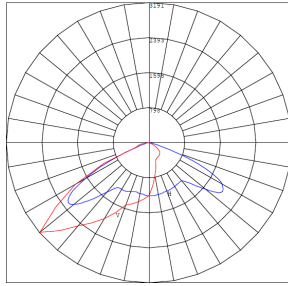

Phone: (877) 805-2252 | Fax: (877) 805-2252
www.westgatemfg.com |

Photometrics: WPMX-48-80W-MCTP-SR

BUD Rating: B0-U0-G1

Area 45'x 50' Mounting Height: 9'

Other Views:

Side View

Front View

Back View