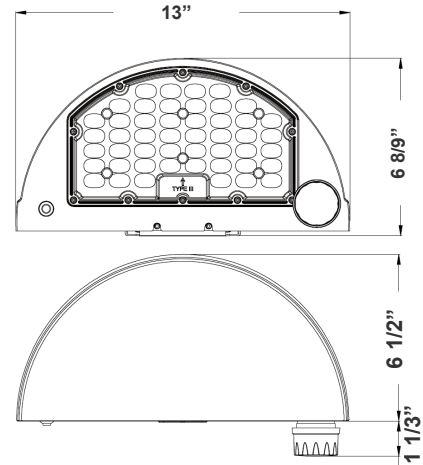

13" (W) x 6 8/9" (H) x 6 1/2" (D)

Features

- High Light Transmittance, Anti-UV and Fire Resistant PC Lens
- 7-Year Warranty
- Die-Cast Aluminum With Powder Coat Finish (Dark Bronze)
- Multi CCT and Power (Switches are inside fixture)

Phone: (877) 805-2252 | Fax: (877) 805-2252
www.westgatemfg.com |

Photometrics: WPMX-48-80W-MCTP-SR

BUD Rating: B0-U0-G1

Area 45'x 50' Mounting Height: 9'

Other Views:

Side View

Front View

Back View