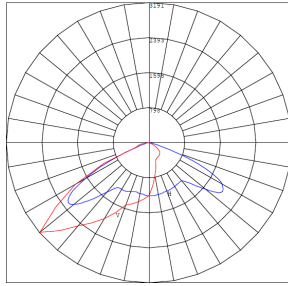

Phone: (877) 805-2252 | Fax: (877) 805-2252
www.westgatemfg.com |

Photometrics: WPMX-24-40W-MCTP-SR

BUD Rating: B0-U0-G1

Area 45'x 50' Mounting Height: 9'

Other Views:

Side View

Front View

Back View