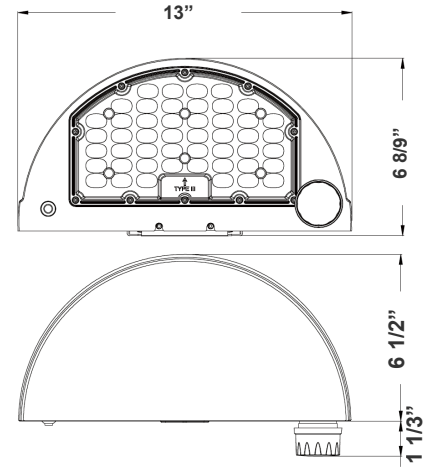

13" (W) x 6 8/9" (H) x 6 1/2" (D)

Features

- High Light Transmittance, Anti-UV and Fire Resistant PC Lens
- 7-Year Warranty
- Die-Cast Aluminum With Powder Coat Finish (Dark Bronze)
- Multi CCT and Power (Switches are inside fixture)

Phone: (877) 805-2252 | Fax: (877) 805-2252
www.westgatemfg.com |

Photometrics: WPMX-24-40W-MCTP-SR

BUD Rating: B0-U0-G1

Area 45'x 50' Mounting Height: 9'

Other Views:

Side View

Front View

Back View