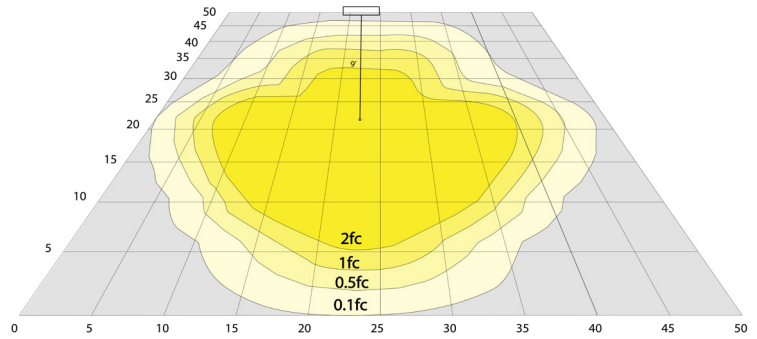

Phone: (877) 805-2252 | Fax: (877) 805-2252
www.westgatemfg.com |

Photometrics: WPMX-24-40W-MCTP-SR

BUD Rating: B0-U0-G1

Area 45'x 50' Mounting Height: 9'

Other Views:

Side View

Front View

Back View