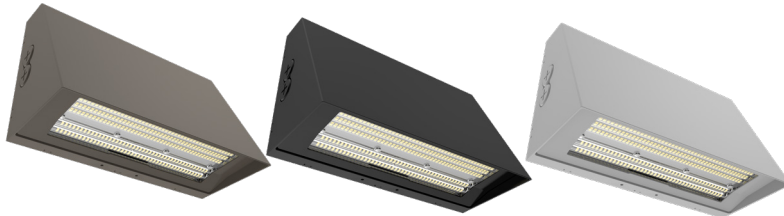

WPMAX SERIES

LED OUTDOOR LIGHTING

WESTGATE
THE FUTURE IS HERE...AND IT'S QUITE BRIGHT!

WPMAX-90-150W-MCTP
WPMAX-90-150W-MCTP-BK
WPMAX-90-150W-MCTP-SIL

MAX-FEATURE WALL PACK, LENS TYPE SELECTABLE TYPE 2, 3, 4

MCTP Multi Color Temperature & Multi Power/Wattage (Selectable)

Customer Name: _____

Project Name: _____

Note: _____

Type: _____

Avail. Finishes:

13.34"(W) x 8.26"(H) x 5.86"(D)

A durable and energy-efficient outdoor lighting solution, designed with a cutoff lens to minimize glare and light pollution. Ideal for enhancing security and visibility in commercial, industrial, and residential applications while maintaining compliance with dark-sky regulations.

Features

- ADC12 Aluminum Heat Sink, Outdoor Powder Coating
- Multi Color Temperature & Multi Power/Wattage (Switches are inside fixture)
- Adjustable throw (Narrow, Medium & Wide)
- Prismatic Borosilicate Glass Lens
- Photocell included

Technical Specifications

Electrical:

- Input Wattage: 90W/120W/150W
- Input Voltage: 120-277V AC 50/60Hz
- Input current: 0.6A
- Power factor: >0.9
- Efficacy: 135 LPW

Mechanical:

- ADC12 Aluminum Heat Sink, Outdoor Powder Coating
- Photocell included
- Pre-Installed Sensor Socket: Single-Pin Audio Jack on the side of the fixture, Sensor Not Included
- Lens: Prismatic Borosilicate Glass Lens
- Same Footprint as Traditional HID Wall Packs
- Four 1/2" Hubs: 1 top, 1 on Each Side, 1 Rear
- Mounting: Wall Mounting
- Operating Temperature: -40°F ~ 122°F
- IP rating: IP65, Wet Locations
- 7-Year Warranty