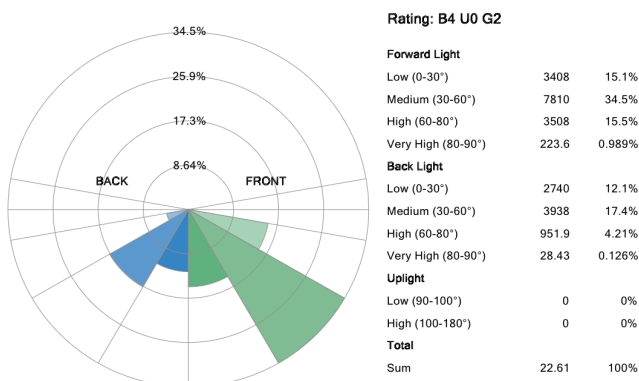

Lighting:

- Multi Color Temperature & Multi Power/Wattage (Switches are inside fixture)
- Dimming: 0-10V Dimming
- Multi Power & CCT (Switches are inside fixture)
- Adjustable throw (Narrow, Medium & Wide)
- Total Lumens: 20250LM Max.
- Color Temperature: 3000K/4000K/5000K
- CRI: >70
- Lifespan: 70000 Hrs.

IESNA TM-15-07 Luminaire Classification System For Outdoor Luminaires

BUG Rating: B4-U0-G2

Iso-illuminance plot

Area 24'x 24'

T4: BUG rating

IESNA TM-15-07 Luminaire Classification System For Outdoor Luminaires

BUG Rating: B4-U0-G2

Iso-illuminance plot

Area 24'x 24'

Other Views:

Bronze:

Side View

Front View

Back View

Black:

Side View

Front View

Back View

Silver:

Side View

Front View

Back View