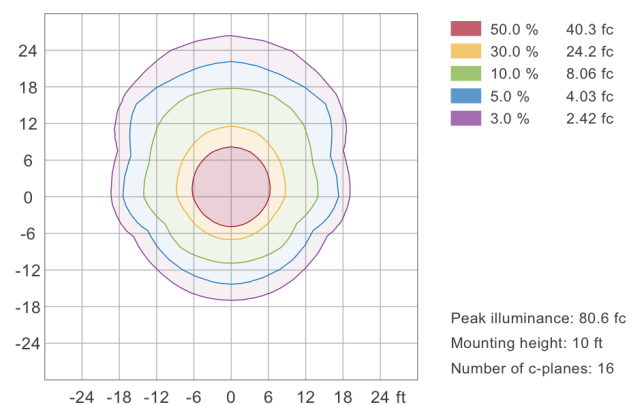

IESNA TM-15-07 Luminaire Classification System For Outdoor Luminaires

BUG Rating: B4-U0-G2

Iso-illuminance plot

Area 24'x 24'

T4: BUG rating

IESNA TM-15-07 Luminaire Classification System For Outdoor Luminaires

BUG Rating: B4-U0-G2

Iso-illuminance plot

Area 24'x 24'

Other Views:

Bronze:

Side View

Front View

Back View