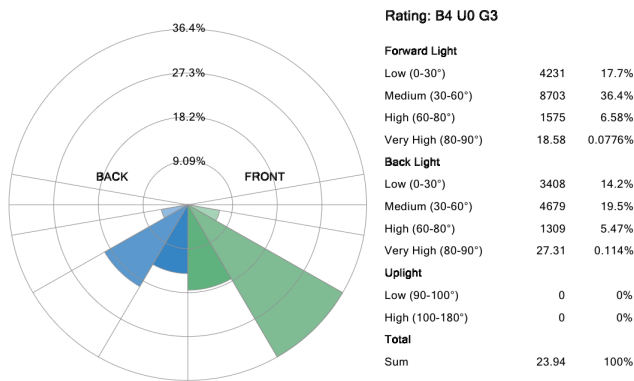

Photometrics: WPMAX-60-100W-MCTP

T2: BUG rating