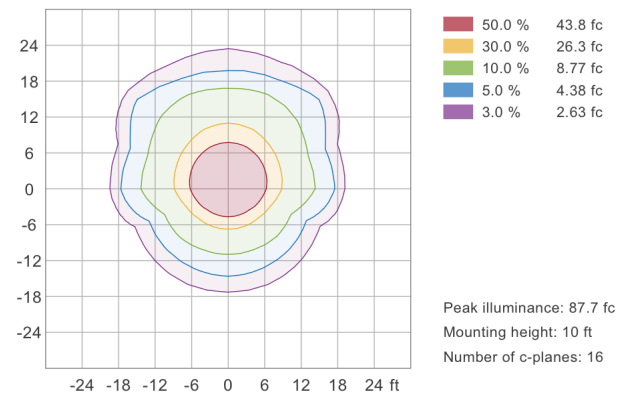

Iso-illuminance plot