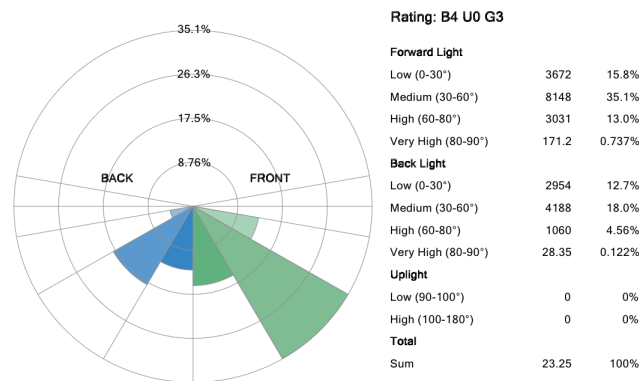

T3: BUG rating