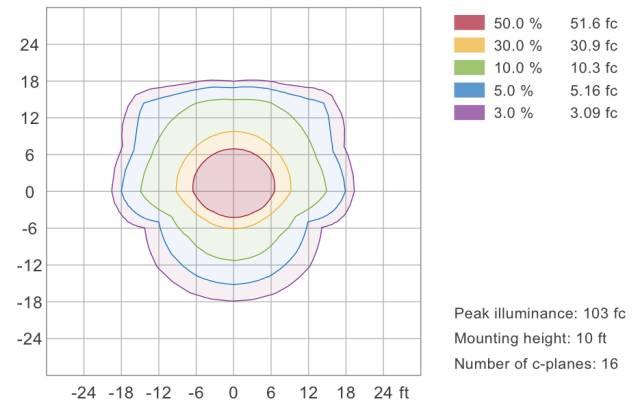

Lighting:

- Multi Color Temperature & Multi Power/Wattage (Switches are inside fixture)
- Dimming: 0-10V Dimming
- Multi Power & CCT (Switches are inside fixture)
- Adjustable throw (Narrow, Medium & Wide)
- Total Lumens: 20250LM Max.
- Color Temperature: 3000K/4000K/5000K
- CRI: >70
- Lifespan: 70000 Hrs.

WG-08152025

Photometrics: WPMAX-60-100W-MCTP

T2: BUG rating

IESNA TM-15-07 Luminaire Classification System For Outdoor Luminaires

BUG Rating: B4-U0-G2

Iso-illuminance plot

Area 24'x 24'

T3: BUG rating