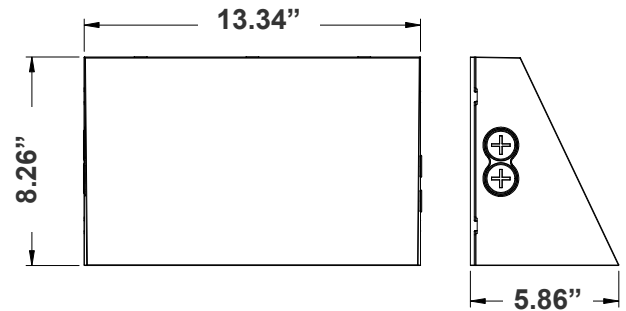

MCTP Multi Color Temperature & Multi Power/Wattage (Selectable)

Customer Name: _____

Project Name: _____

Note: _____

Type: _____

Avail. Finishes:

13.34"(W) x 8.26"(H) x 5.86"(D)

A durable and energy-efficient outdoor lighting solution, designed with a cutoff lens to minimize glare and light pollution. Ideal for enhancing security and visibility in commercial, industrial, and residential applications while maintaining compliance with dark-sky regulations.