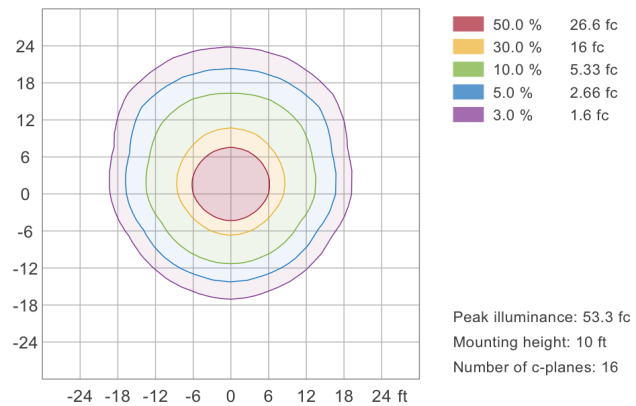

Iso-illuminance plot

Peak illuminance: 53.3 fc
Mounting height: 10 ft
Number of c-planes: 16

Area 24'x 24'