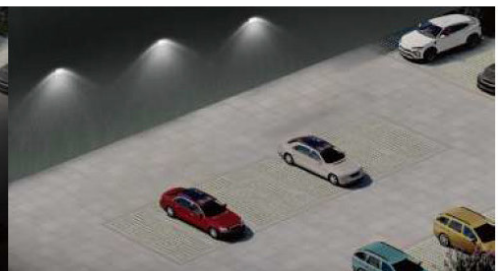

FACTORY-INSTALLED OPTIONS:

OPT-EM-WPMAX-100

WEC-8RC

OPT-SEN-3MRLV-5

Narrow

Medium

Wide

COLOR CHART: * Choose from one of our Premium Colors with no set-up fee.