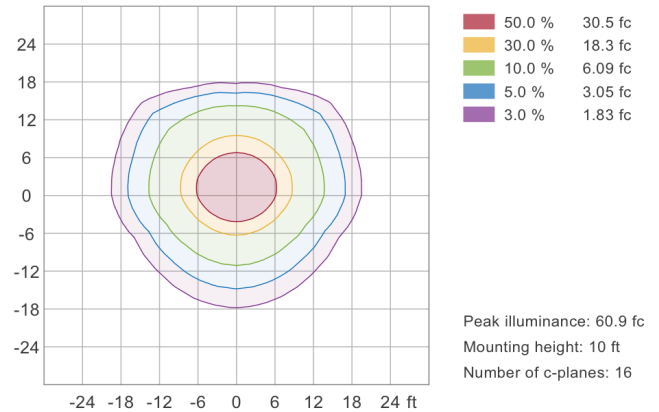

Lighting:

- Multi Color Temperature & Multi Power/Wattage (Switches are inside fixture)
- Dimming: 0-10V Dimming
- Multi Power & CCT (Switches are inside fixture)
- Adjustable throw (Narrow, Medium & Wide)
- Total Lumens: 6075LM Max.
- Color Temperature: 3000K/4000K/5000K
- CRI: >70
- Lifespan: 70000 Hrs.

WG-08152025

Photometrics: WPMAX-60-100W-MCTP

T2: BUG rating

Rating: B3 U0 G2

Forward Light		
Low (0-30°)	2474	17.8%
Medium (30-60°)	4752	34.1%
High (60-80°)	977.8	7.02%
Very High (80-90°)	14.78	0.106%
Back Light		
Low (0-30°)	1935	13.9%
Medium (30-60°)	2861	20.5%
High (60-80°)	897.1	6.44%
Very High (80-90°)	24.56	0.176%
Uplight		
Low (90-100°)	0	0%
High (100-180°)	0	0%
Total		
Sum	13.94	100%

IESNA TM-15-07 Luminaire Classification System For Outdoor Luminaires

BUG Rating: B3-U0-G2

Iso-illuminance plot

Peak illuminance: 60.9 fc
Mounting height: 10 ft
Number of c-planes: 16

Area 24'x 24'

T3: BUG rating

Rating: B3 U0 G2

Forward Light		
Low (0-30°)	2207	15.8%
Medium (30-60°)	4694	33.6%
High (60-80°)	1963	14.0%
Very High (80-90°)	109.7	0.785%
Back Light		
Low (0-30°)	1694	12.1%
Medium (30-60°)	2565	18.4%
High (60-80°)	721.3	5.16%
Very High (80-90°)	21.14	0.151%
Uplight		
Low (90-100°)	0	0%
High (100-180°)	0	0%
Total		
Sum	13.98	100%