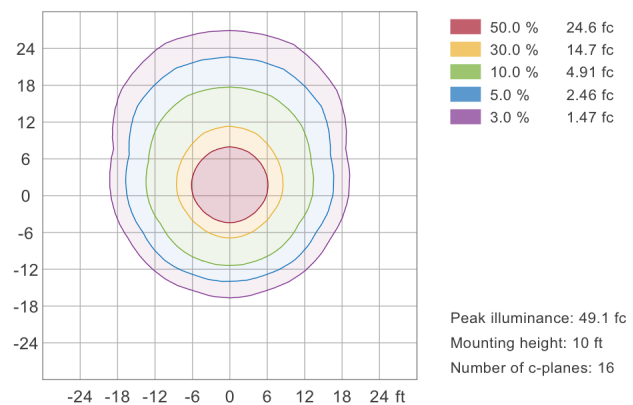

Iso-illuminance plot

Peak illuminance: 49.1 fc
Mounting height: 10 ft
Number of c-planes: 16

Area 24'x 24'