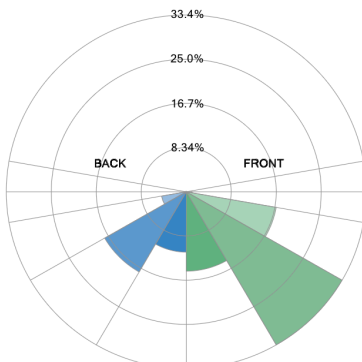

IESNA TM-15-07 Luminaire Classification System For Outdoor Luminaires

BUG Rating: B3-U0-G2

Iso-illuminance plot

Peak illuminance: 53.3 fc
Mounting height: 10 ft
Number of c-planes: 16

Area 24'x 24'

T4: BUG rating

Rating: B3 U0 G2

Forward Light		
Low (0-30°)	2054	15.0%
Medium (30-60°)	4573	33.4%
High (60-80°)	2321	16.9%
Very High (80-90°)	143.8	1.05%
Back Light		
Low (0-30°)	1562	11.4%
Medium (30-60°)	2395	17.5%
High (60-80°)	635.6	4.64%
Very High (80-90°)	19.63	0.143%
Uplight		
Low (90-100°)	0	0%
High (100-180°)	0	0%
Total		
Sum	13.71	100%