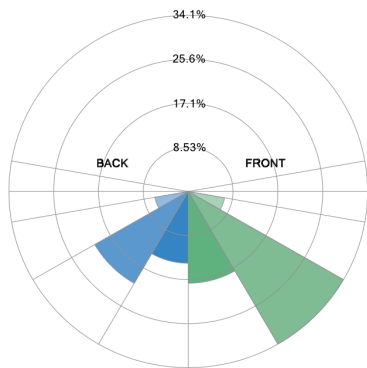

Lighting:

- Multi Color Temperature & Multi Power/Wattage (Switches are inside fixture)
- Dimming: 0-10V Dimming
- Multi Power & CCT (Switches are inside fixture)
- Adjustable throw (Narrow, Medium & Wide)
- Total Lumens: 6075LM Max.
- Color Temperature: 3000K/4000K/5000K
- CRI: >70
- Lifespan: 70000 Hrs.

WG-08152025

Photometrics: WPMAX-60-100W-MCTP

T2: BUG rating

Rating: B3 U0 G2

Forward Light		
Low (0-30°)	2474	17.8%
Medium (30-60°)	4752	34.1%
High (60-80°)	977.8	7.02%
Very High (80-90°)	14.78	0.106%
Back Light		
Low (0-30°)	1935	13.9%
Medium (30-60°)	2861	20.5%
High (60-80°)	897.1	6.44%
Very High (80-90°)	24.56	0.176%
Uplight		
Low (90-100°)	0	0%
High (100-180°)	0	0%
Total		
Sum	13.94	100%