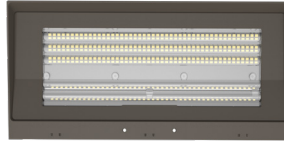

IESNA TM-15-07 Luminaire Classification System For Outdoor Luminaires

BUG Rating: B3-U0-G2

Iso-illuminance plot

Peak illuminance: 49.1 fc
Mounting height: 10 ft
Number of c-planes: 16

Area 24'x 24'

Other Views:

Bronze:

Side View

Front View

Back View

Black:

Side View

Front View

Back View