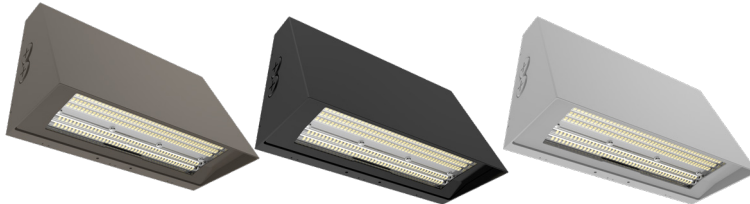

WPMAX SERIES

LED OUTDOOR LIGHTING

WESTGATE
THE FUTURE IS HERE...AND IT'S QUITE BRIGHT!

WPMAX-60-100W-MCTP
WPMAX-60-100W-MCTP-BK
WPMAX-60-100W-MCTP-SIL

MAX-FEATURE WALL PACK, LENS TYPE SELECTABLE TYPE 2, 3, 4

MCTP Multi Color Temperature & Multi Power/Wattage (Selectable)

Customer Name: _____

Project Name: _____

Note: _____

Type: _____

Avail. Finishes:

13.34"(W) x 8.26"(H) x 5.86"(D)

A durable and energy-efficient outdoor lighting solution, designed with a cutoff lens to minimize glare and light pollution. Ideal for enhancing security and visibility in commercial, industrial, and residential applications while maintaining compliance with dark-sky regulations.

Features

- ADC12 Aluminum Heat Sink, Outdoor Powder Coating
- Multi Color Temperature & Multi Power/Wattage (Switches are inside fixture)
- Adjustable throw (Narrow, Medium & Wide)
- Prismatic Borosilicate Glass Lens
- Photocell included

Technical Specifications

Electrical:

- Input Wattage: 24W/32W/45W
- Input Voltage: 120-277V AC 50/60Hz
- Input current: 0.6A
- Power factor: >0.9
- Efficacy: 135 LPW

Mechanical:

- ADC12 Aluminum Heat Sink, Outdoor Powder Coating
- Photocell included
- Pre-Installed Sensor Socket: Single-Pin Audio Jack on the side of the fixture, Sensor Not Included
- Lens: Prismatic Borosilicate Glass Lens
- Same Footprint as Traditional HID Wall Packs
- Four 1/2" Hubs: 1 top, 1 on Each Side, 1 Rear
- Mounting: Wall Mounting
- Operating Temperature: -40°F ~ 122°F
- IP rating: IP65, Wet Locations
- 7-Year Warranty