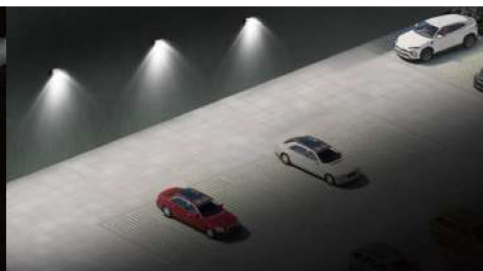

FACTORY-INSTALLED OPTIONS:

OPT-EM-WPMAX-100

WEC-8RC

OPT-SEN-3MRLV-5

Narrow

Medium

Wide

COLOR CHART: * Choose from one of our Premium Colors with no set-up fee.