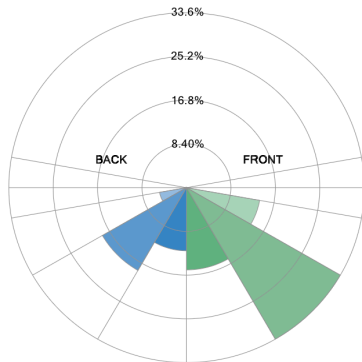

WG-08152025

Photometrics: WPMAX-60-100W-MCTP

T2: BUG rating

Rating: B3 U0 G2

Forward Light		
Low (0-30°)	2474	17.8%
Medium (30-60°)	4752	34.1%
High (60-80°)	977.8	7.02%
Very High (80-90°)	14.78	0.106%
Back Light		
Low (0-30°)	1935	13.9%
Medium (30-60°)	2861	20.5%
High (60-80°)	897.1	6.44%
Very High (80-90°)	24.56	0.176%
Uplight		
Low (90-100°)	0	0%
High (100-180°)	0	0%
Total		
Sum	13.94	100%

IESNA TM-15-07 Luminaire Classification System For Outdoor Luminaires

BUG Rating: B3-U0-G2

Iso-illuminance plot

Peak illuminance: 60.9 fc
Mounting height: 10 ft
Number of c-planes: 16

Area 24'x 24'

T3: BUG rating

Rating: B3 U0 G2

Forward Light		
Low (0-30°)	2207	15.8%
Medium (30-60°)	4694	33.6%
High (60-80°)	1963	14.0%
Very High (80-90°)	109.7	0.785%
Back Light		
Low (0-30°)	1694	12.1%
Medium (30-60°)	2565	18.4%
High (60-80°)	721.3	5.16%
Very High (80-90°)	21.14	0.151%
Uplight		
Low (90-100°)	0	0%
High (100-180°)	0	0%
Total		
Sum	13.98	100%