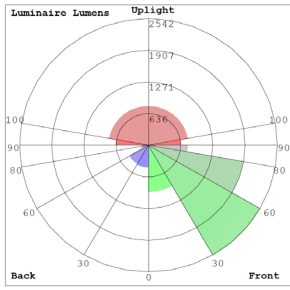

Photometrics: WPMAX-40-60W-MCTP

BUG Rating: B2-U3-G3

Area 60'x 65' Mounting Height: 9'