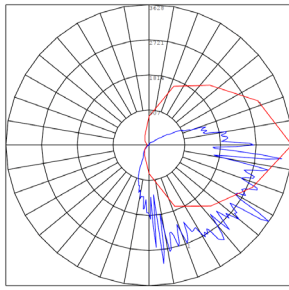

Photometrics: WPMAX-40-60W-MCTP

BUG Rating: B2-U3-G3

Area 60'x 65' Mounting Height: 9'