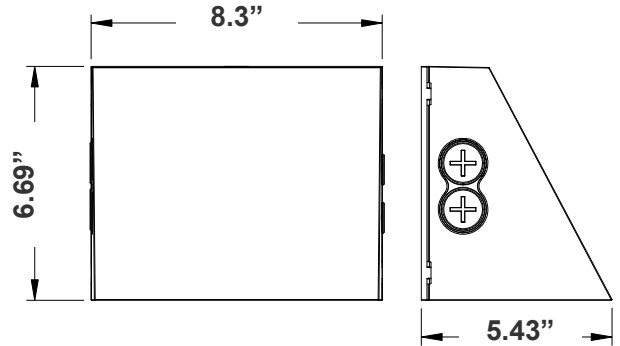

Customer Name: \_\_\_\_\_

Project Name: \_\_\_\_\_

Note: \_\_\_\_\_

Type: \_\_\_\_\_

Avail. Finishes:

8.3"(W) x 6.69"(H) x 5.43"(D)

A durable and energy-efficient outdoor lighting solution, designed with a cutoff lens to minimize glare and light pollution. Ideal for enhancing security and visibility in commercial, industrial, and residential applications while maintaining compliance with dark-sky regulations.