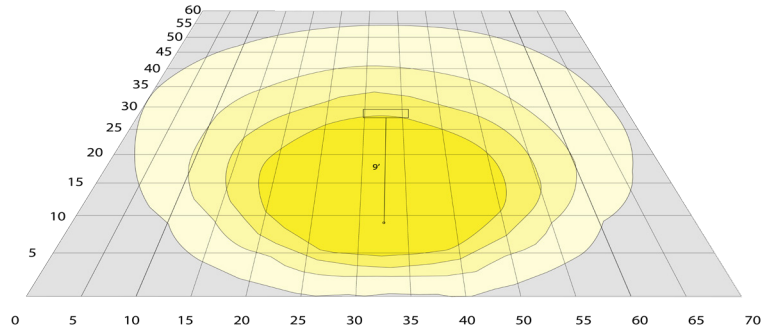

Photometrics: WPMAX-40-60W-MCTP

BUG Rating: B2-U3-G3

Area 60'x 65' Mounting Height: 9'