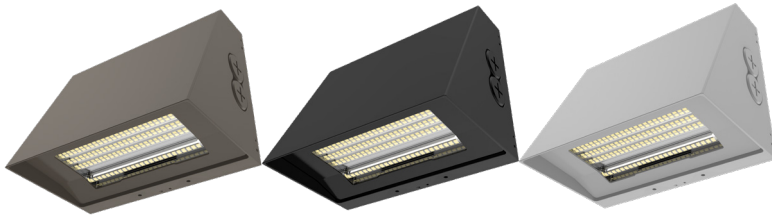

# WPMAX SERIES

LED OUTDOOR LIGHTING

**WESTGATE**  
THE FUTURE IS HERE...AND IT'S QUITE BRIGHT!

WPMAX-40-60W-MCTP  
WPMAX-40-60W-MCTP-BK  
WPMAX-40-60W-MCTP-SIL

MAX-FEATURE WALL PACK, LENS TYPE SELECTABLE TYPE 2, 3, 4  
**MCTP** Multi Color Temperature & Multi Power/Wattage (Selectable)

Customer Name: \_\_\_\_\_

Project Name: \_\_\_\_\_

Note: \_\_\_\_\_

Type: \_\_\_\_\_

Avail. Finishes:

8.3"(W) x 6.69"(H) x 5.43"(D)

A durable and energy-efficient outdoor lighting solution, designed with a cutoff lens to minimize glare and light pollution. Ideal for enhancing security and visibility in commercial, industrial, and residential applications while maintaining compliance with dark-sky regulations.

## Features

- ADC12 Aluminum Heat Sink, Outdoor Powder Coating
- Multi Color Temperature & Multi Power/Wattage (Switches are inside fixture)
- Adjustable throw (Narrow, Medium & Wide)
- Prismatic Borosilicate Glass Lens
- Photocell included

### Mechanical:

- ADC12 Aluminum Heat Sink, Outdoor Powder Coating
- Photocell included
- Pre-Installed Sensor Socket: Single-Pin Audio Jack on the side of the fixture, Sensor Not Included
- Lens: Prismatic Borosilicate Glass Lens
- Same Footprint as Traditional HID Wall Packs
- Four 1/2" Hubs: 1 top, 1 on Each Side, 1 Rear
- Mounting: Wall Mounting
- Operating Temperature: -40°F ~ 122°F
- IP rating: IP65, Wet Locations
- 7-Year Warranty