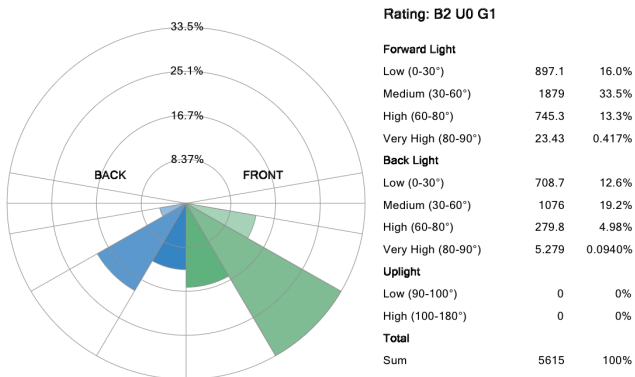

Customer Name: _____

Project Name: _____

Note: _____

Type: _____

Avail. Finishes:

8.3"(W) x 6.69"(H) x 5.43"(D)

A durable and energy-efficient outdoor lighting solution, designed with a cutoff lens to minimize glare and light pollution. Ideal for enhancing security and visibility in commercial, industrial, and residential applications while maintaining compliance with dark-sky regulations.

Lighting:

- Multi Color Temperature & Multi Power/Wattage (Switches are inside fixture)
- Dimming: 0-10V Dimming
- Multi Power & CCT (Switches are inside fixture)
- Adjustable throw (Narrow, Medium & Wide)
- Total Lumens: 5400LM Max.
- Color Temperature: 3000K/4000K/5000K
- CRI: >70
- Lifespan: 70000 Hrs.

IESNA TM-15-07 Luminaire Classification System For Outdoor Luminaires

BUG Rating: B2-U0-G1

Iso-illuminance plot

Area 24'x 24'

T3: BUG rating

IESNA TM-15-07 Luminaire Classification System For Outdoor Luminaires