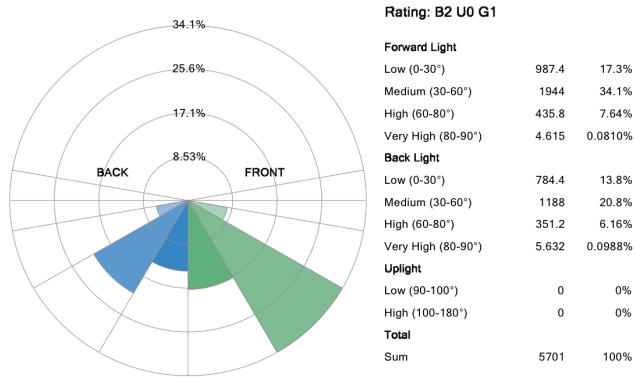

Photometrics: WPMAX-25-40W-MCTP

T2: BUG rating