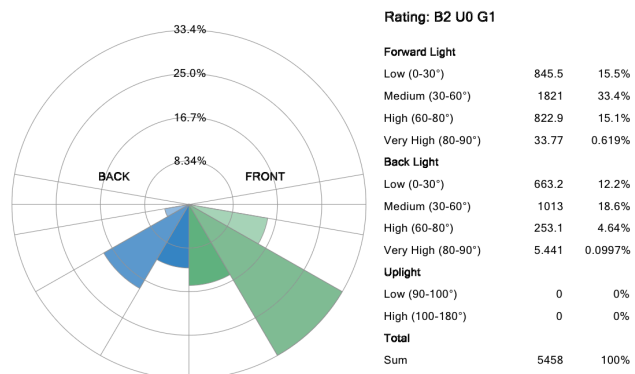

T4: BUG rating