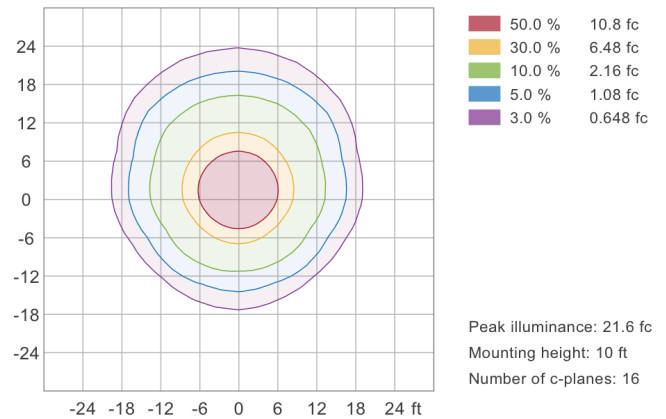

Iso-illuminance plot