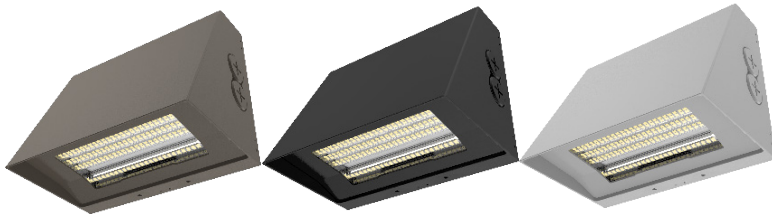

WPMAX SERIES

LED OUTDOOR LIGHTING

WESTGATE
THE FUTURE IS HERE...AND IT'S QUITE BRIGHT!

WPMAX-25-40W-MCTP
WPMAX-25-40W-MCTP-BK
WPMAX-25-40W-MCTP-SIL

MAX-FEATURE WALL PACK, LENS TYPE SELECTABLE TYPE 2, 3, 4
MCTP Multi Color Temperature & Multi Power/Wattage (Selectable)

Customer Name: _____

Project Name: _____

Note: _____

Type: _____

Avail. Finishes:

8.3"(W) x 6.69"(H) x 5.43"(D)

A durable and energy-efficient outdoor lighting solution, designed with a cutoff lens to minimize glare and light pollution. Ideal for enhancing security and visibility in commercial, industrial, and residential applications while maintaining compliance with dark-sky regulations.

Features

- ADC12 Aluminum Heat Sink, Outdoor Powder Coating
- Multi Color Temperature & Multi Power/Wattage (Switches are inside fixture)
- Adjustable throw (Narrow, Medium & Wide)
- Prismatic Borosilicate Glass Lens
- Photocell included

Technical Specifications

Electrical:

- Input Wattage: 25W/30W/40W
- Input Voltage: 120-277V AC 50/60Hz
- Input current: 0.6A
- Power factor: >0.9
- Efficacy: 135 LPW

Mechanical:

- ADC12 Aluminum Heat Sink, Outdoor Powder Coating
- Photocell included
- Lens: Prismatic Borosilicate Glass Lens
- Same Footprint as Traditional HID Wall Packs
- Four 1/2" Hubs: 1 top, 1 on Each Side, 1 Rear
- Mounting: Wall Mounting
- Operating Temperature: -40°F ~ 122°F
- IP rating: IP65, Wet Locations
- 7-Year Warranty