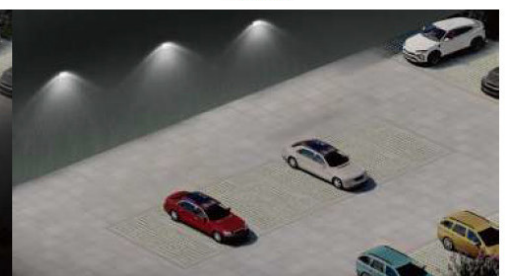

FACTORY-INSTALLED OPTIONS:

OPT-EM-WPMAX-60

WEC-8RC

OPT-SEN-3MRLV-5

Narrow

Medium

Wide

COLOR CHART: * Choose from one of our Premium Colors with no set-up fee.