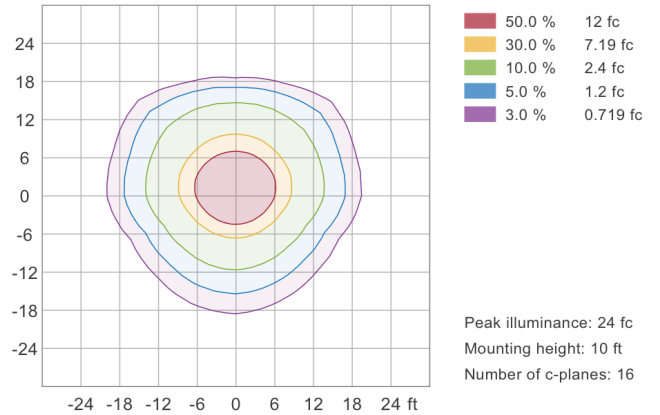

Iso-illuminance plot