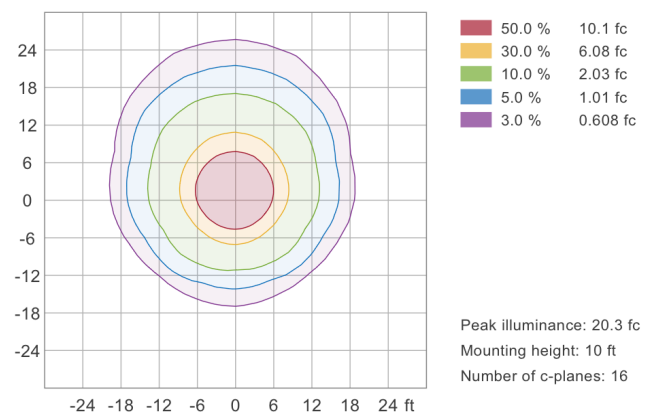

BUG Rating: B2-U0-G1

Iso-illuminance plot

Area 24'x 24'

T4: BUG rating

IESNA TM-15-07 Luminaire Classification System For Outdoor Luminaires

BUG Rating: B2-U0-G1

Iso-illuminance plot

Area 24'x 24'

Back View

Silver:

Side View

Front View

Back View

Performance Table: WPMAX-25-40W-MCTP

MODEL NO.	Wattage	Voltage	Lumens	Color Temp.	BUG Rating	LPW
WPMAX-25-40W-MCTP	20W	120-277V	2700LM	3000K	B2-U0-G1	135
WPMAX-25-40W-MCTP-BK	30W		4050LM	4000K		
WPMAX-25-40W-MCTP-SIL	40W		5400LM	5000K		