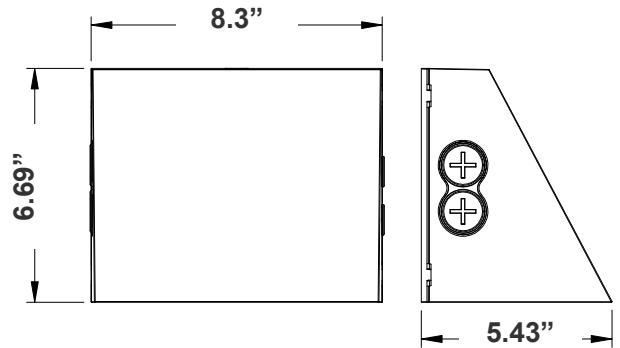

Customer Name: _____

Project Name: _____

Note: _____

Type: _____

Avail. Finishes:

8.3"(W) x 6.69"(H) x 5.43"(D)

A durable and energy-efficient outdoor lighting solution, designed with a cutoff lens to minimize glare and light pollution. Ideal for enhancing security and visibility in commercial, industrial, and residential applications while maintaining compliance with dark-sky regulations.