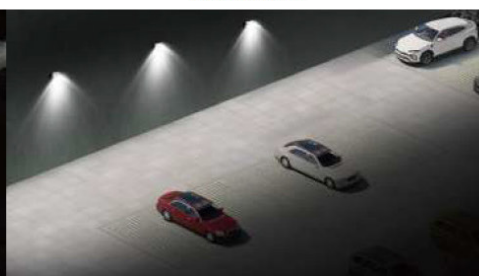

Other Views:

Bronze:

Black:

Silver:

Performance Table: WPMAX-25-40W-MCTP

MODEL NO.	Wattage	Voltage	Lumens	Color Temp.	BUG Rating	LPW
WPMAX-25-40W-MCTP	20W	120-277V	2700LM	3000K	B2-U0-G1	135
WPMAX-25-40W-MCTP-BK	30W		4050LM	4000K		
WPMAX-25-40W-MCTP-SIL	40W		5400LM	5000K		

Sample Ordering

Model   **Min. Watt**   **Max. Watt**   **Watt/Color Temp.**   **Finish**
WPMAX - 20 - 40W - MCTP -
Blank = Bronze
BK = Black
SIL = Silver

Factory-Installed Options:

- Blank = No Option For Accessories
- OPT-EM-WPMAX-60 = INTERNAL EMERGENCY BACKUP BATTERY
- OPT-WP-480V = CHANGE VOLTAGE
- OPT-SEN-3MRLV-5 = PROGRAMMABLE MICROWAVE (BI-LEVEL FOR 80W & UP)
- OPT-SEN-NLS-3MRLV-5 = WG NETWORK SENSOR
- OPT-SEN-KEILTON-3MRLV-5 = KEILTON NETWORK SENSOR
- OPT-TRS-T20 = TAMPER RESISTANT SCREW
- PT-PC-B = BUTTON
- OPT-CLR-85(BK/GR/SR/WH) = COLOR PAINT
- OPT-CLR-MC (260 SET UP FEE PER PROJECT) = COLOR PAINT
- WEC-8RC = REMOTE CONTROL

FACTORY-INSTALLED OPTIONS:

Medium