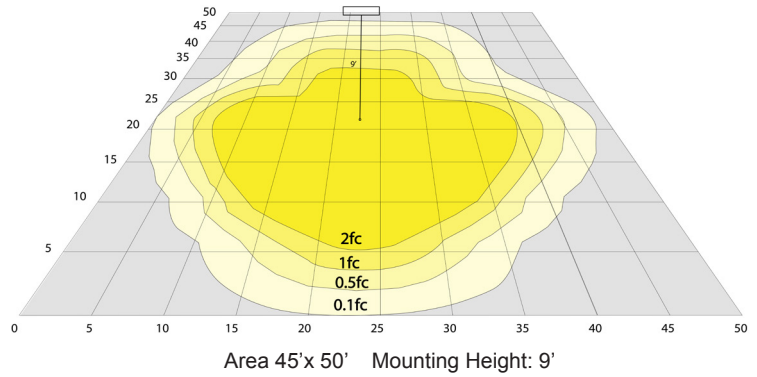

Phone: (877) 805-2252 | Fax: (877) 805-2252
www.westgatemfg.com |

Photometrics: WPCX-60-100W-MCTP

BUD Rating: B0-U0-G1

Other Views:

Side View

Front View

Back View

Performance Table: WPCX-60-100W-MCTP