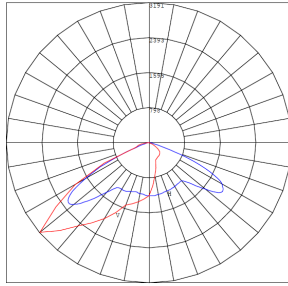

Phone: (877) 805-2252 | Fax: (877) 805-2252
www.westgatemfg.com |

Photometrics: WPCX-60-100W-MCTP

BUD Rating: B0-U0-G1

Other Views:

Side View

Front View

Back View

Performance Table: WPCX-60-100W-MCTP