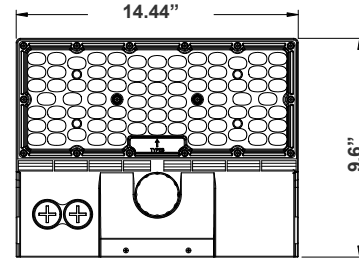

Customer Name: _____

Project Name: _____

Note: _____

Type: _____

14.44" (W) x 9.6" (H) x 6.14" (D)

Features

- High Light Transmittance, Anti-UV and Fire Resistant PC Lens
- 7-Year Warranty
- Die-Cast Aluminum With Powder Coat Finish (Dark Bronze)
- Multi CCT and Power (Switches are inside fixture)

Photometrics: WPCX-36-60W-MCTP

BUD Rating: B0-U0-G1

Area 45'x 50' Mounting Height: 9'

Other Views:

Side View

Front View

Back View

Performance Table: WPCX-36-60W-MCTP