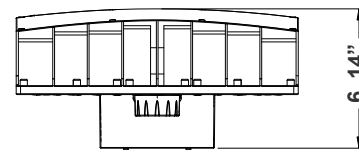

Customer Name: _____

Project Name: _____

Note: _____

Type: _____

14.44" (W) x 9.6" (H) x 6.14" (D)

Features

- High Light Transmittance, Anti-UV and Fire Resistant PC Lens
- 7-Year Warranty
- Die-Cast Aluminum With Powder Coat Finish (Dark Bronze)
- Multi CCT and Power (Switches are inside fixture)