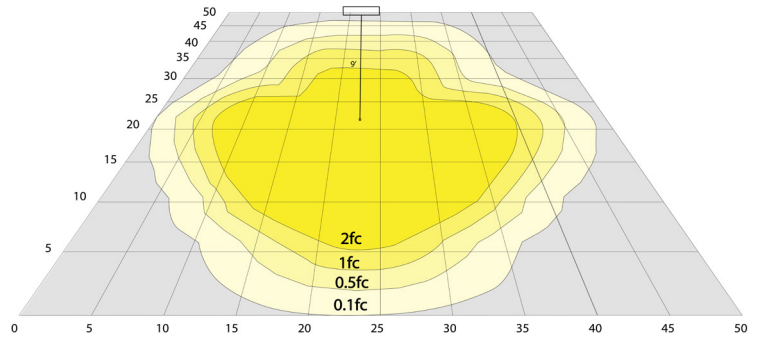

Photometrics: WPCX-36-60W-MCTP

BUD Rating: B0-U0-G1

Area 45'x 50' Mounting Height: 9'

Other Views:

Side View

Front View

Back View

Performance Table: WPCX-36-60W-MCTP