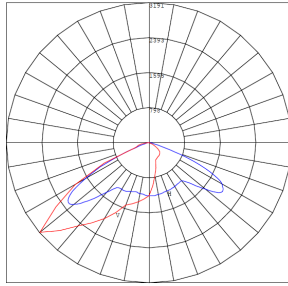

Photometrics: WPCX-36-60W-MCTP

BUD Rating: B0-U0-G1

Area 45'x 50' Mounting Height: 9'

Other Views:

Side View

Front View

Back View

Performance Table: WPCX-36-60W-MCTP