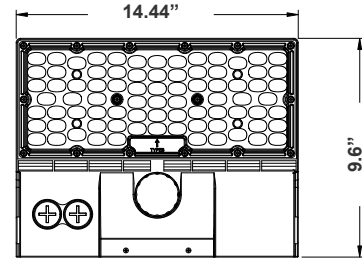

Note: _____

Type: _____

14.44" (W) x 9.6" (H) x 6.14" (D)

Features

- High Light Transmittance, Anti-UV and Fire Resistant PC Lens
- 7-Year Warranty
- Die-Cast Aluminum With Powder Coat Finish (Dark Bronze)
- Multi CCT and Power (Switches are inside fixture)