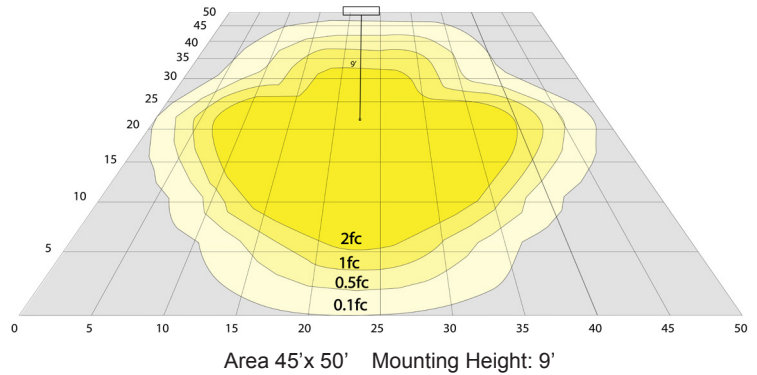

Phone: (877) 805-2252 | Fax: (877) 805-2252
www.westgatemfg.com |

Photometrics: WPCX-36-60W-MCTP

BUD Rating: B0-U0-G1

Other Views:

Side View

Front View

Back View

Performance Table: WPCX-36-60W-MCTP