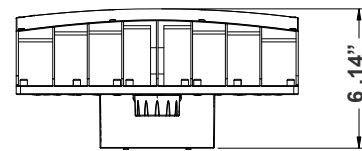

Note: _____

Type: _____

14.44" (W) x 9.6" (H) x 6.14" (D)

Features

- High Light Transmittance, Anti-UV and Fire Resistant PC Lens
- 7-Year Warranty
- Die-Cast Aluminum With Powder Coat Finish (Dark Bronze)
- Multi CCT and Power (Switches are inside fixture)