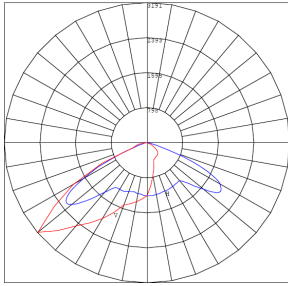

Phone: (877) 805-2252 | Fax: (877) 805-2252
www.westgatemfg.com |

Photometrics: WPCX-36-60W-MCTP

BUD Rating: B0-U0-G1

Other Views:

Side View

Front View

Back View

Performance Table: WPCX-36-60W-MCTP