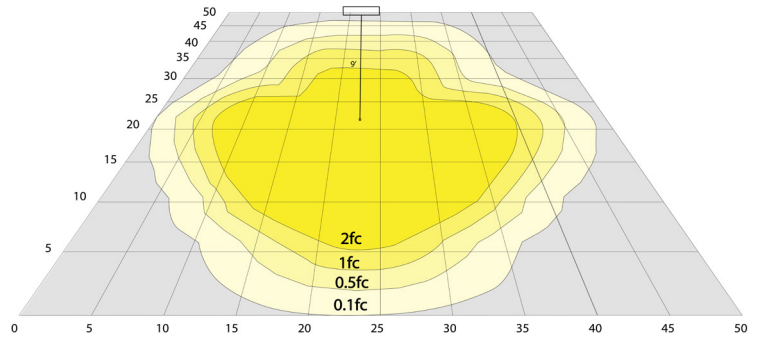

Photometrics: WPCX-21-35W-MCTP

BUD Rating: B0-U0-G1

Area 45'x 50' Mounting Height: 9'

Other Views:

Side View

Front View

Back View

Performance Table: WPCX-21-35W-MCTP