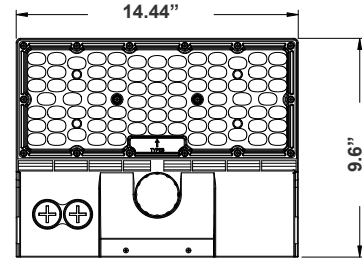

Customer Name: _____

Project Name: _____

Note: _____

Type: _____

14.44" (W) x 9.6" (H) x 6.14" (D)

Features

- High Light Transmittance, Anti-UV and Fire Resistant PC Lens
- 7-Year Warranty
- Die-Cast Aluminum With Powder Coat Finish (Dark Bronze)
- Multi CCT and Power (Switches are inside fixture)

Photometrics: WPCX-21-35W-MCTP

BUD Rating: B0-U0-G1

Area 45'x 50' Mounting Height: 9'

Other Views:

Side View

Front View

Back View

Performance Table: WPCX-21-35W-MCTP