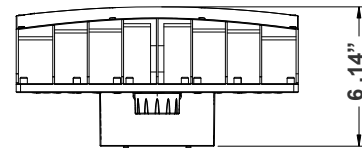

Customer Name: _____

Project Name: _____

Note: _____

Type: _____

14.44" (W) x 9.6" (H) x 6.14" (D)

Features

- High Light Transmittance, Anti-UV and Fire Resistant PC Lens
- 7-Year Warranty
- Die-Cast Aluminum With Powder Coat Finish (Dark Bronze)
- Multi CCT and Power (Switches are inside fixture)