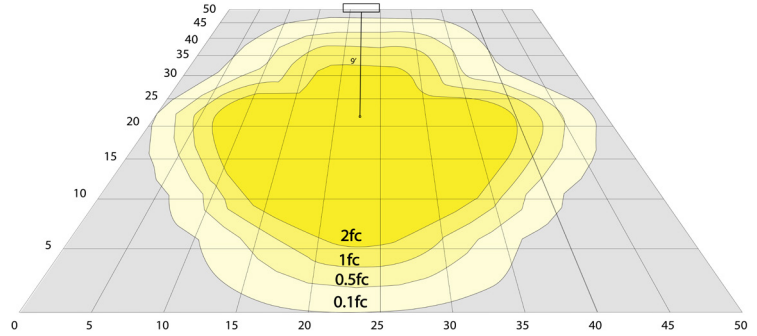

Photometrics: WPCX-21-35W-MCTP

BUD Rating: B0-U0-G1

Area 45'x 50' Mounting Height: 9'

Other Views:

Side View

Front View

Back View

Performance Table: WPCX-21-35W-MCTP