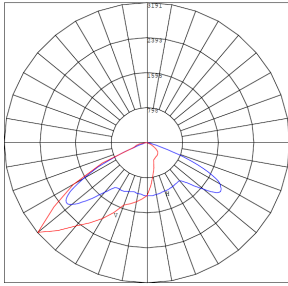

Photometrics: WPCX-21-35W-MCTP

BUD Rating: B0-U0-G1

Area 45'x 50' Mounting Height: 9'

Other Views:

Side View

Front View

Back View

Performance Table: WPCX-21-35W-MCTP