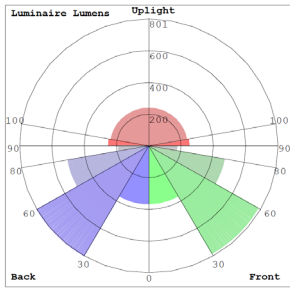

Photometrics: WMX-SM-15-30W