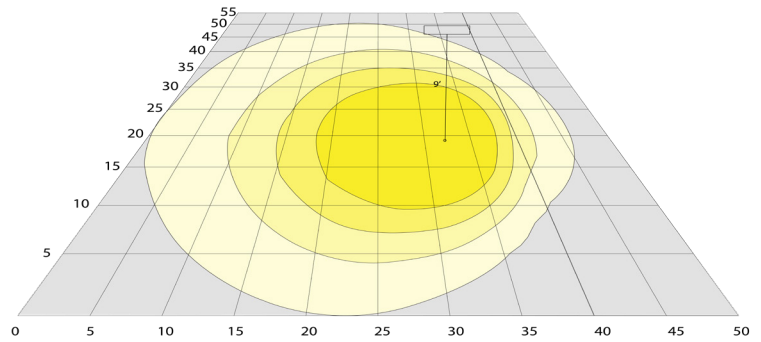

Phone: (877) 805-2252 | Fax: (877) 805-2252
www.westgatemfg.com |

Photometrics: WMX-SM-15-30W

BUG Rating: B1-U3-G2

Area 55'x 50' Mounting Height: 9'

Other Views:

Side View

Front View

Back View