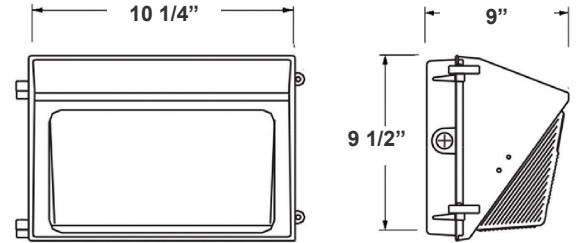

10 1/4"(W) x 9 1/2"(H) x 9"(D)

Ideal for general site lighting, alleys, loading docks, doorway, pathway, and parking areas.

Features

- ADC12 Aluminum Heat Sink, Outdoor Powder Coating
- Multi-Power Switch is inside the Fixture
- 7-year warranty
- Prismatic Borosilicate Glass Lens