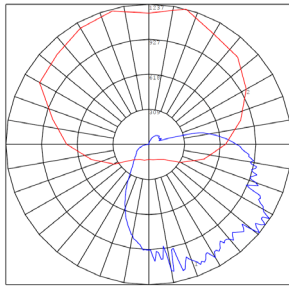

Photometrics: WMX-SM-15-30W