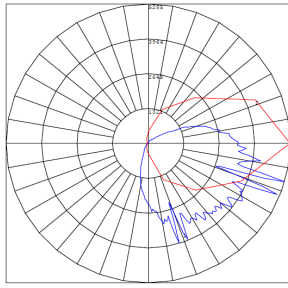

Other Models:

- | | | |
|------------------------------------|------------------------------------|---------------------------------------|
| • 30W 4200LM WMX-SM-15-30W-30K | • 50W 6800LM WMX-MD-20-50W-30K | • 120W 16500LM WMX-LG-50-120W-30K |
| • 30W 4200LM WMX-SM-15-30W-40K | • 50W 6800LM WMX-MD-20-50W-40K | • 120W 16500LM WMX-LG-50-120W-40K |
| • 30W 4200LM WMX-SM-15-30W-50K | • 50W 6800LM WMX-MD-20-50W-50K | • 120W 16500LM WMX-LG-50-120W-50K |

Phone: (877) 805-2252 | Fax: (877) 805-2252
www.westgatemfg.com |

Photometrics: WMX-MD-20-80W

BUG Rating: B3-U4-G4

Area 70'x 75' Mounting Height: 9'

Other Views:

Side View

Front View

Back View