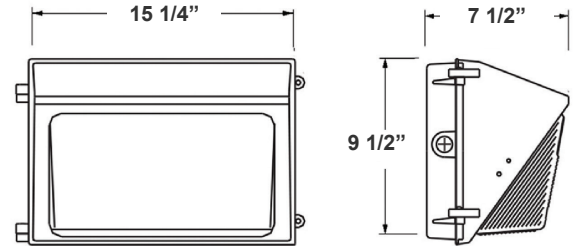

15 1/4"(W) x 9 1/2"(H) x 7 1/2"(D)

Ideal for general site lighting, alleys, loading docks, doorway, pathway, and parking areas.

Features

- ADC12 Aluminum Heat Sink, Outdoor Powder Coating
- Multi-Power Switch is inside the Fixture
- 7-year warranty
- Prismatic Borosilicate Glass Lens

Technical Specifications

Electrical:

- Input Wattage: 20/40/60/80W
- Input Voltage: 120-277V AC 50/60Hz
- Input current: 1.0 A
- Power factor: >0.9
- Efficacy: 130 LPW

Mechanical:

- ADC12 Aluminum Heat Sink, Outdoor Powder Coating
- Lens: Prismatic Borosilicate Glass Lens
- Same Footprint as Traditional HID Wall Packs
- Four 1/2" Hubs: 1 top, 1 on Each Side, 1 Rear
- Mounting: Wall Mounting
- Operating Temperature: -40°F ~ 104°F
- Lifespan: 70000 Hrs.
- IP rating: IP65, Wet Locations