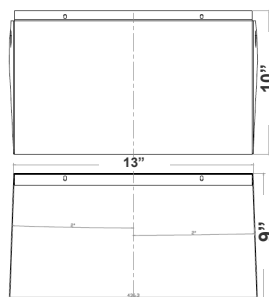

Dimensions: