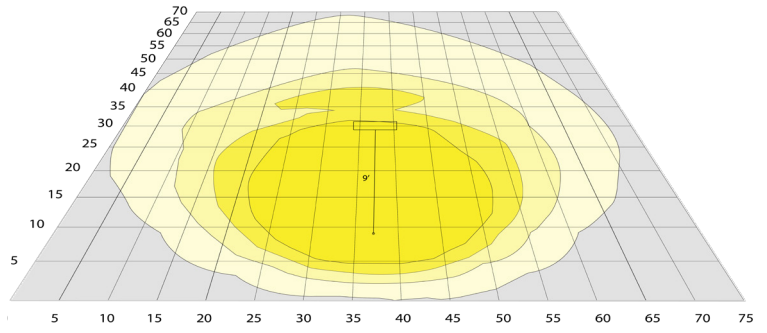

Other Models:

- | | | |
|------------------------------------|------------------------------------|---------------------------------------|
| • 30W 4200LM WMX-SM-15-30W-30K | • 50W 6800LM WMX-MD-20-50W-30K | • 120W 16500LM WMX-LG-50-120W-30K |
| • 30W 4200LM WMX-SM-15-30W-40K | • 50W 6800LM WMX-MD-20-50W-40K | • 120W 16500LM WMX-LG-50-120W-40K |
| • 30W 4200LM WMX-SM-15-30W-50K | • 50W 6800LM WMX-MD-20-50W-50K | • 120W 16500LM WMX-LG-50-120W-50K |

Phone: (877) 805-2252 | Fax: (877) 805-2252
www.westgatemfg.com |

Photometrics: WMX-MD-20-80W

BUG Rating: B3-U4-G4

Area 70'x 75' Mounting Height: 9'

Other Views:

Side View

Front View

Back View