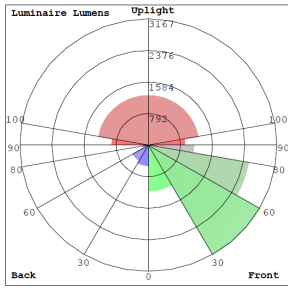

Other Models:

- | | | |
|------------------------------------|------------------------------------|---------------------------------------|
| • 30W 4200LM WMX-SM-15-30W-30K | • 50W 6800LM WMX-MD-20-50W-30K | • 120W 16500LM WMX-LG-50-120W-30K |
| • 30W 4200LM WMX-SM-15-30W-40K | • 50W 6800LM WMX-MD-20-50W-40K | • 120W 16500LM WMX-LG-50-120W-40K |
| • 30W 4200LM WMX-SM-15-30W-50K | • 50W 6800LM WMX-MD-20-50W-50K | • 120W 16500LM WMX-LG-50-120W-50K |

Phone: (877) 805-2252 | Fax: (877) 805-2252
www.westgatemfg.com |

Photometrics: WMX-MD-20-80W

BUG Rating: B3-U4-G4

Area 70'x 75' Mounting Height: 9'

Other Views:

Side View

Front View

Back View