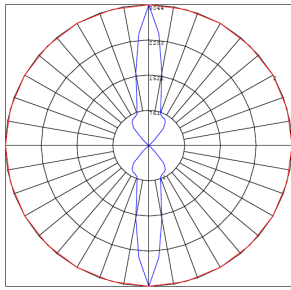

Photometrics: WMC3-UDL-MCT

BUG Rating: B1-U5-G0

Other Views:

Black Finish:

Side View

Front View

Back View

Lens View