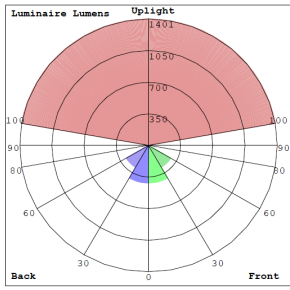

Photometrics: WMC3-UDL-MCT

BUG Rating: B1-U5-G0