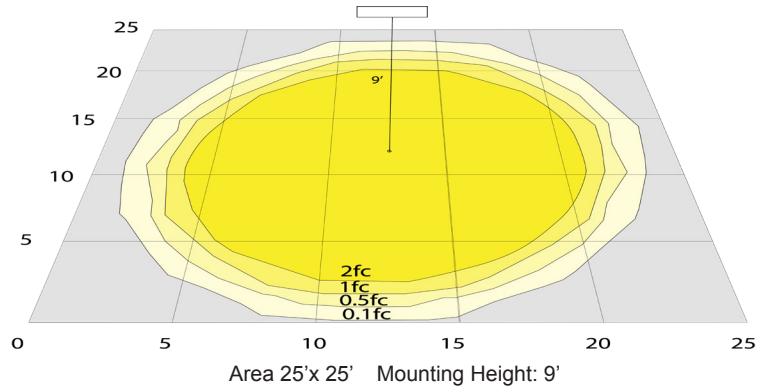

Photometrics: WMC3-UDL-MCT

BUG Rating: B1-U5-G0

Other Views:

Black Finish:

Side View

Front View

Back View

Lens View