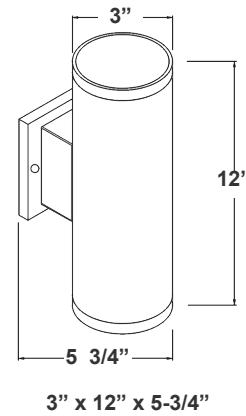

WMC3 SERIES OUTDOOR LIGHTING

WMC3-UDL-MCT-BK-DT
WMC3-UDL-MCT-BR-DT
WMC3-UDL-MCT-BN-DT
WMC3-UDL-MCT-WH-DT

Customer Name: _____

Project Name: _____

Note: _____

Type: _____

Ideal for general site lighting, walkways, and stairways, alleys, loading docks, doorway, pathway and parking areas

Features

- Finish: Black, Bronze, Brushed Nickel & White
- Multi CCT (Selectable Switch on the Bottom of the Arm, Protected by Silicon Cover to be Waterproof)
- 7-Year Warranty
- Outdoor UP/Down Light

Technical Specifications

Electrical:

- Voltage: 120V AC
- Power Factor: >0.90
- Wattage: 9W (Down light); 18W (Up/Down light, 9W per end)
- Efficacy: 72 LPW
- THD: <20%

Mechanical:

- Housing: Die-cast Aluminum & Glass
- Finish: Black, Bronze, Brushed Nickel & White
- Maximum Ambient Temperature: -68°F to 104°F
- Suitable for Wet Location

Lighting:

- Dimming: TRIAC Dimming (Using Standard TRIAC LED Dimmers)
- Total Lumens: 1300LM
- Color Temperatures: 3000K/4000K/5000K
- Multi CCT (Selectable Switch on the Bottom of the Arm, Protected by Silicon Cover to be Waterproof)
- Color Rendering Index: CRI ≥ 80
- Beam angle: 45° for each side
- Rated life: 70,000 hrs

Applications:

- Ideal for general site lighting, walkways, and stairways, alleys, loading docks, doorway, pathway and parking areas

Other Models:

- 9W | 650LM | WMC3-DL-MCT-BK-DT
- 9W | 650LM | WMC3-DL-MCT-BR-DT
- 9W | 650LM | WMC3-DL-MCT-BN-DT
- 9W | 650LM | WMC3-DL-MCT-WH-DT