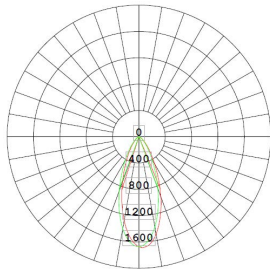

Photometrics: WMC3-DL-MCT

BUG Rating: B1-U1-G0

Other Views:

Black Finish:

Side View

Front View

Back View

Lens View