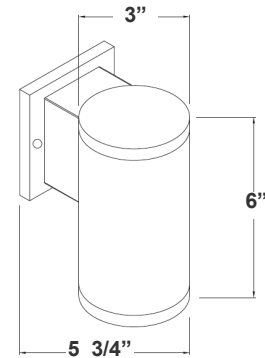

WMC3 SERIES OUTDOOR LIGHTING

WMC3-DL-MCT-BK-DT
WMC3-DL-MCT-BR-DT
WMC3-DL-MCT-BN-DT
WMC3-DL-MCT-WH-DT

Customer Name: _____

Project Name: _____

Note: _____

Type: _____

3"(W) x 6"(H) x 5 3/4"(D)

Ideal for general site lighting, walkways, and stairways, alleys, loading docks, doorway, pathway and parking areas