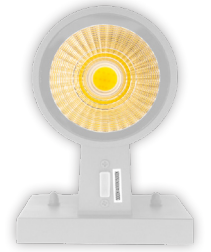

Features

- Finish: Black, Bronze, Brushed Nickel & White
- Multi CCT (Selectable Switch on the Bottom of the Arm, Protected by Silicon Cover to be Waterproof)
- 7-Year Warranty
- Outdoor Down Light

Technical Specifications

Lighting:

- Dimming: TRIAC Dimming (Using Standard TRIAC LED Dimmers)
- Total Lumens: 650LM
- Color Temperatures: 3000K/4000K/5000K
- Multi CCT (Selectable Switch on the Bottom of the Arm, Protected by Silicon Cover to be Waterproof)
- Color Rendering Index: CRI ≥ 80
- Rated life: 70,000 hrs
- Beam angle: 45°

Bronze Finish:

Side View

Front View

Back View

Lens View

Brushed Nickel Finish:

Side View

Front View

Back View

Lens View

White Finish:

Side View

Front View

Back View

Lens View

Performance Table: WMC3-DL-MCT