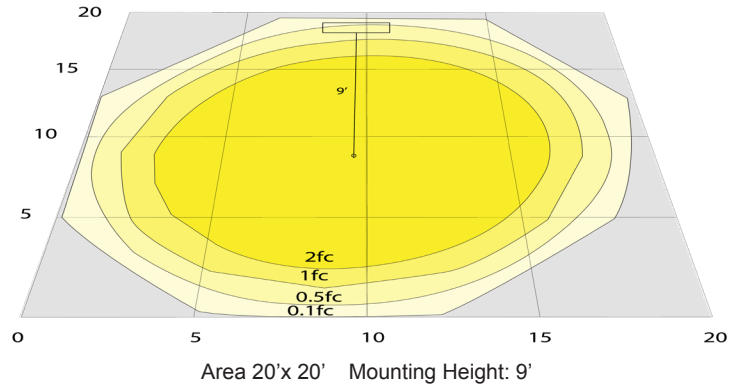

Photometrics: WMC3-DL-MCT

BUG Rating: B1-U1-G0

Other Views:

Black Finish:

Side View

Front View

Back View

Lens View