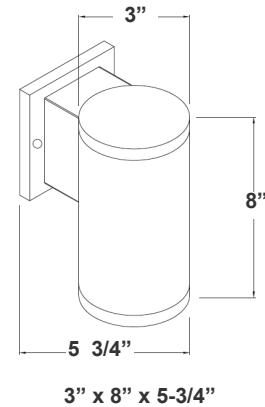

WMC3 SERIES OUTDOOR LIGHTING

WMC3-DL-MCT-BK-DT
WMC3-DL-MCT-BR-DT
WMC3-DL-MCT-BN-DT
WMC3-DL-MCT-WH-DT

Customer Name: _____

Project Name: _____

Note: _____

Type: _____

Ideal for general site lighting, walkways, and stairways, alleys, loading docks, doorway, pathway and parking areas

Features

- Finish: Black, Bronze, Brushed Nickel & White
- Multi CCT (Selectable Switch on the Bottom of the Arm, Protected by Silicon Cover to be Waterproof)
- 7-Year Warranty
- Outdoor Down Light

Technical Specifications

Electrical:

- Voltage: 120V AC
- Power Factor: >0.90
- Wattage: 9W
- Efficacy: 72 LPW
- THD: <20%

Mechanical:

- Housing: Die-cast Aluminum & Glass
- Finish: Black, Bronze, Brushed Nickel & White
- Maximum Ambient Temperature: -68°F to 104°F
- Suitable for Wet Location

Lighting:

- Dimming: TRIAC Dimming (Using Standard TRIAC LED Dimmers)
- Total Lumens: 650LM
- Color Temperatures: 3000K/4000K/5000K
- Multi CCT (Selectable Switch on the Bottom of the Arm, Protected by Silicon Cover to be Waterproof)
- Color Rendering Index: CRI ≥ 80
- Rated life: 70,000 hrs
- Beam angle: 45°

Applications:

- Ideal for general site lighting, walkways, and stairways, alleys, loading docks, doorway, pathway and parking areas

Other Models:

- 18W | 1300LM | WMC3-UDL-MCT-BK-DT
- 18W | 1300LM | WMC3-UDL-MCT-BR-DT
- 18W | 1300LM | WMC3-UDL-MCT-BN-DT
- 18W | 1300LM | WMC3-UDL-MCT-WH-DT