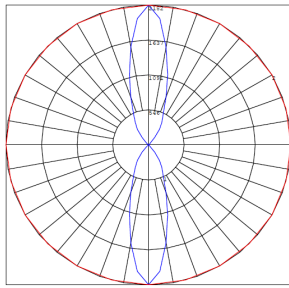

Photometrics: WMC3-DL-MCT