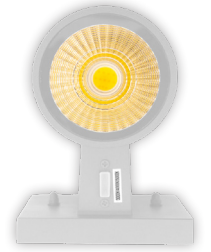

## Features

- Finish: Black, Bronze, Brushed Nickel & White
- Multi CCT (Selectable Switch on the Bottom of the Arm, Protected by Silicon Cover to be Waterproof)
- 7-Year Warranty
- Outdoor Down Light

Side View

Front View

Back View

Lens View

Brushed Nickel Finish:

Side View

Front View

Back View

Lens View

White Finish:

Side View

Front View

Back View

Lens View

**Performance Table:** WMC3-DL-MCT

MODEL NO.	Wattage	Voltage	Lumens	Color Temp.	BUG Rating	LPW
WMC3-DL-MCT-BK-DT WMC3-DL-MCT-BR-DT WMC3-DL-MCT-BN-DT WMC3-DL-MCT-WH-DT	9W	120V	650LM	3000K/ 4000K/ 5000K	B1-U5-G0	72

## Sample Ordering

Model	Light Direction	Color Temp.	Finish	Dimming
WMC3	- DL	- MCT	-	- DT

BK = Black  
 BR = Bronze  
 BN = Brushed Nickel  
 WH = White