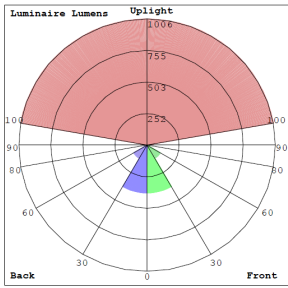

Photometrics: WMC3-DL-MCT