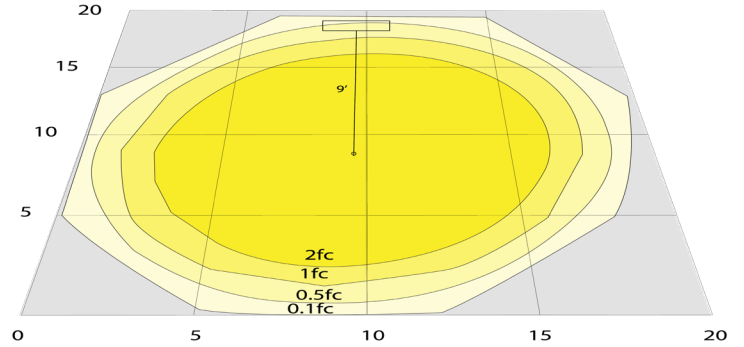

Photometrics: WMC3-DL-MCT