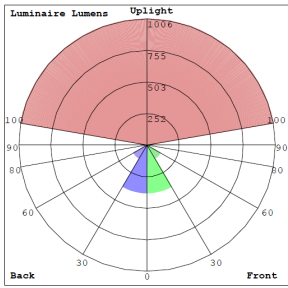

WG-Z7-26-2Z

**Photometrics:** WMC2-DL-MCT-DT

BUG Rating: B1-U5-G0

6W 5000K Area 20'x 20' Mounting Height: 9'

**Other Views:**

Bronze Finish:

Side View

Front View