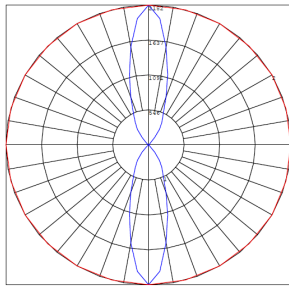

WG-Z7-26-2Z

**Photometrics:** WMC2-DL-MCT-DT

BUG Rating: B1-U5-G0

6W 5000K Area 20'x 20' Mounting Height: 9'

**Other Views:**

Bronze Finish:

Side View

Front View