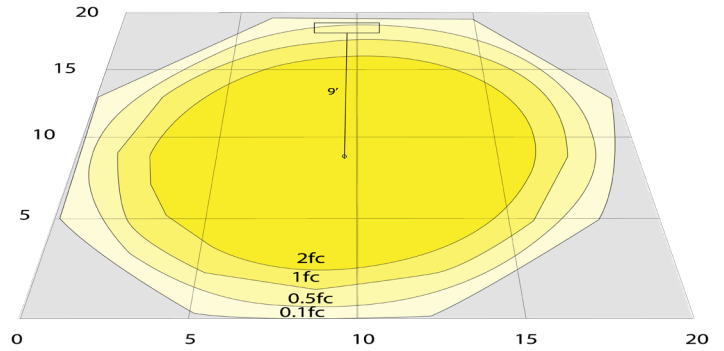

WG-Z7-26-2Z

**Photometrics:** WMC2-DL-MCT-DT

BUG Rating: B1-U5-G0

6W 5000K Area 20'x 20' Mounting Height: 9'

**Other Views:**

Bronze Finish:

Side View

Front View