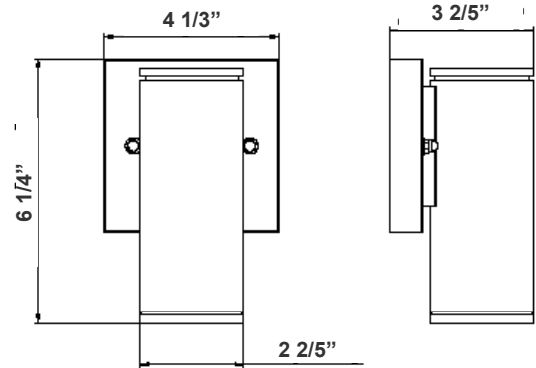

Note: \_\_\_\_\_

Type: \_\_\_\_\_

**MCT**  
E

Selection:

Ideal for general site lighting, walkways, and stairways, alleys, loading docks, doorway, pathway and parking areas

6 1/4"(H) x 4 1/3"(W) x 3 2/5"(D)