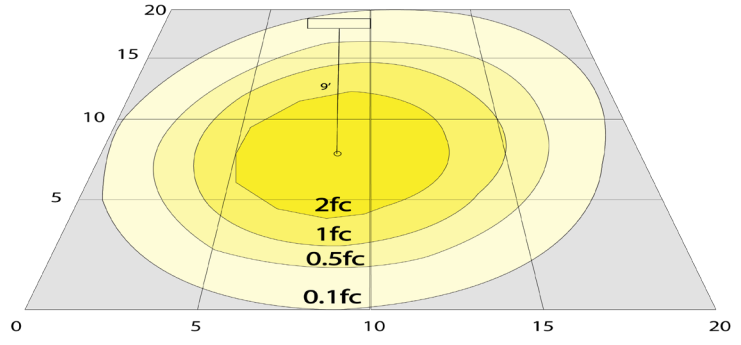

Phone: (877) 805-2252 | Fax: (877) 805-2252
www.westgatemfg.com

WG-03282022

Photometrics: WLL-181-RGBWW-BT-ORB

BUG Rating: B0-U1-G0

6W 3000K, Area 20'x 20' Mounting Height: 9'

Other Views:

Side View

Top View