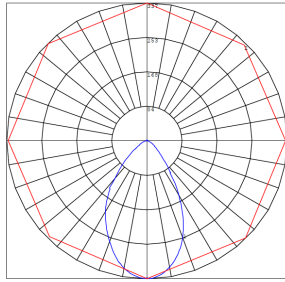

Phone: (877) 805-2252 | Fax: (877) 805-2252
www.westgatemfg.com

WG-03282022

Photometrics: WLL-181-RGBWW-BT-ORB

BUG Rating: B0-U1-G0

6W 3000K, Area 20'x 20' Mounting Height: 9'

Other Views:

Side View

Top View