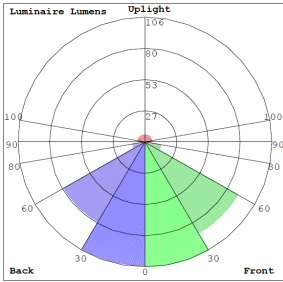

Lighting:

- Dimming: Dimmable Through Phone App
- LED: Built in integrated LED
- Total lumens: 580LM
- Color Temperatures: RGBW Seletable Through Phone App
- Color Rendering Index: CRI ≥ 90
- Beam Angle: 52°
- Lifespan: 50,000 Hrs.

Phone: (877) 805-2252 | Fax: (877) 805-2252
www.westgatemfg.com

WG-03282022

Photometrics: WLL-181-RGBWW-BT-ORB

BUG Rating: B0-U1-G0

6W 3000K, Area 20'x 20' Mounting Height: 9'

Other Views:

Side View

Top View