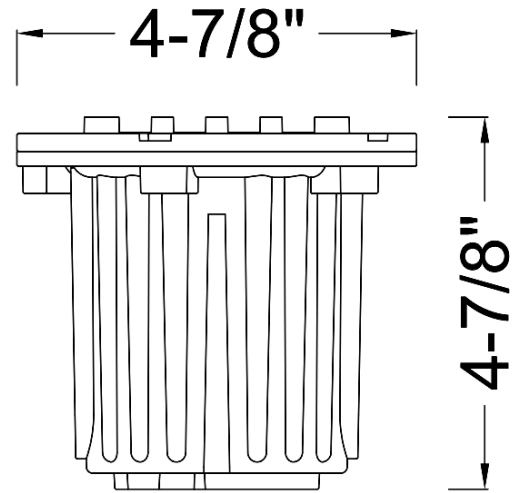

**DIMENSIONS:**

**WL-708-FGBZ**

**SOLID BRASS WELL LIGHTS WITH DIRECTIONAL LAMP BRACKET**

**ELECTRICAL SPECIFICATIONS:**

- Voltage: 12VAC/DC
- Wattage: 5W
- Efficacy: 80LM/W

**HOUSING SPECIFICATIONS:**

- Solid Brass Covers & Fiber Glass Housing
- Antique Bronze Finish
- Silicon-filled wire nuts
- 3FT. SPT-2 18AWG Lead Wire
- IP rating: IP67, Suitable for wet Locations

**CERTIFICATIONS:**

MODEL	WATTS	VOLTAGE	LUMENS	COLOR TEMP
WL-708-FGBZ	5W	12VAC/DC	400LM	3000K

**ACCESSORIES INCLUDED:**

**LIGHTING SPECIFICATIONS:**

- Light Source: MR16 Lamp Included (WESTGATE Part Number: MR16-400L-30K-D)
- Lens: Flat Temp. Glass Lens
- Total lumens: 400LM
- Color temperature: 3000K
- Beam angle: 36°