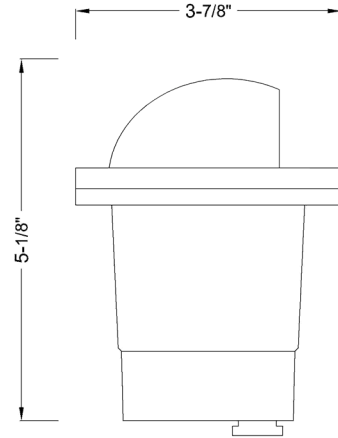

**DIMENSIONS:**

**WL-157-BK**

**WELL LIGHTS WITH LED LAMPS**

**ELECTRICAL SPECIFICATIONS:**

- Voltage: 12VAC/DC
- Wattage: 5W
- Efficacy: 80LM/W

**HOUSING SPECIFICATIONS:**

- Die Cast Aluminum, Black Finish
- Silicon-filled wire nuts
- 3FT. SPT-2 18AWG Lead Wire
- IP rating: IP67, Suitable for wet Locations

**CERTIFICATIONS:**

MODEL	WATTS	VOLTAGE	LUMENS	COLOR TEMP
WL-157-BK	5W	12VAC/DC	400LM	3000K

**ACCESSORIES INCLUDED:**

Silicon-filled wire nuts

3FT. SPT-2 18AWG Lead Wire

**LIGHTING SPECIFICATIONS:**

- Light Source: MR16 Lamp Included (WESTGATE Part Number: MR16-400L-30K-D)
- Lens: Glass Lens
- Total lumens: 400LM
- Color temperature: 3000K
- Beam angle: 60°