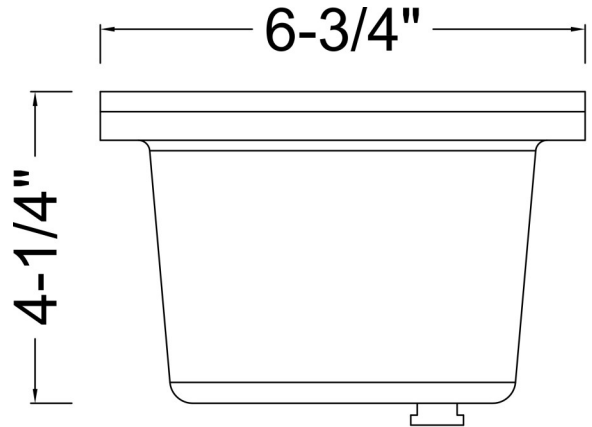

JOB NAME: \_\_\_\_\_  
DATE: \_\_\_\_\_  
TYPE: \_\_\_\_\_

**DIMENSIONS:**

Ø6-3/4"(OD) X 4-1/4"(H)

**WL-140-FBK**

**12V WELL LIGHTS**

MODEL	WATTS	VOLTAGE	LUMENS	COLOR TEMP
WL-140-FBK	Max 50W	12V AC/DC	Depends	Depends

Ideal for recessed step lighting, walkway and path lighting, courtyard lighting and deck lighting.

**ELECTRICAL SPECIFICATIONS:**

- Voltage: 12V AC/DC
- Wattage: (Rated for 50W Max)
- Efficacy: Depends on the lamp

**HOUSING SPECIFICATIONS:**

- Black fiberglass housing
- Black die cast aluminum facia
- Tempered glass lens
- Operating temperature: -40°F ~ 104°F
- Lifespan: 20000 Hrs.
- IP rating: IP65, Wet Locations