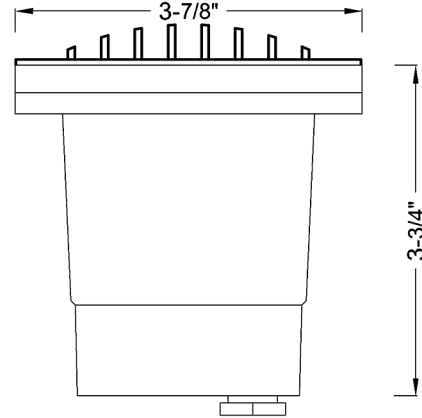

**DIMENSIONS:**

**WL-105-1-BK**

**WELL LIGHTS WITH LED LAMPS**

MODEL	WATTS	VOLTAGE	LUMENS	COLOR TEMP
WL-105-1-BK	5W	12VAC/DC	400LM	3000K

**ELECTRICAL SPECIFICATIONS:**

- Voltage: 12VAC/DC
- Wattage: 5W
- Efficacy: 80LM/W

**HOUSING SPECIFICATIONS:**

- Cast Aluminum, Black Finish
- Silicon-filled wire nuts
- 3FT. SPT-2 18AWG Lead Wire
- IP rating: IP67, Suitable for wet Locations

**CERTIFICATIONS:**

**ACCESSORIES INCLUDED:**

Silicon-filled wire nuts

3FT. SPT-2 18AWG Lead Wire

**LIGHTING SPECIFICATIONS:**

- Light Source: MR16 Lamp Included (WESTGATE Part Number: MR16-400L-30K-D)
- Lens: Glass Lens
- Total lumens: 400LM
- Color temperature: 3000K
- Beam angle: 36°