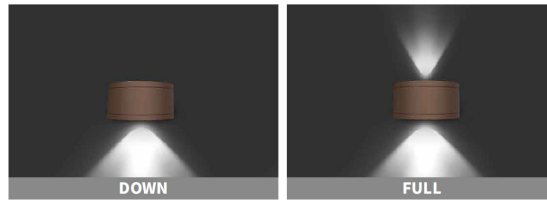

Phone: (877) 805-2252 | Fax: (877) 805-2252
www.westgatemfg.com |

Photometrics: WHCX-24-40W-MCTP

BUD Rating: B0-U0-G1

Area 45'x 50' Mounting Height: 9'

Other Views:

Side View

Front View

Back View