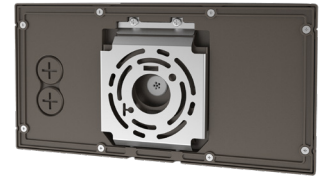

Phone: (877) 805-2252 | Fax: (877) 805-2252
www.westgatemfg.com |

Photometrics: WHCX-24-40W-MCTP

BUD Rating: B0-U0-G1

Area 45'x 50' Mounting Height: 9'

Other Views:

Side View

Front View

Back View