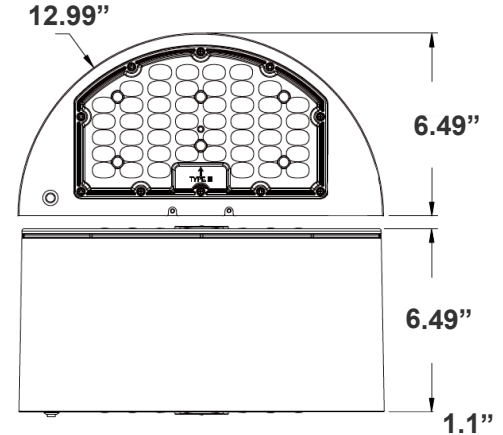

12.99" (W) x 6.49" (H) x 6.49" (D)

Features

- High Light Transmittance, Anti-UV and Fire Resistant PC Lens
- 7-Year Warranty
- Die-Cast Aluminum With Powder Coat Finish (Dark Bronze)
- Multi CCT and Power (Switches are inside fixture)