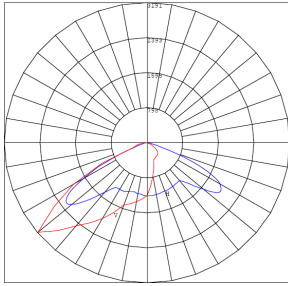

Phone: (877) 805-2252 | Fax: (877) 805-2252
www.westgatemfg.com |

Photometrics: WHCX-24-40W-MCTP

BUD Rating: B0-U0-G1

Area 45'x 50' Mounting Height: 9'

Other Views:

Side View

Front View

Back View