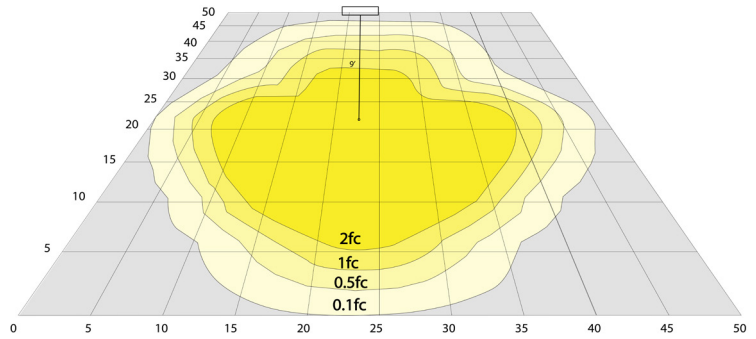

Phone: (877) 805-2252 | Fax: (877) 805-2252
www.westgatemfg.com |

Photometrics: WHCX-24-40W-MCTP

BUD Rating: B0-U0-G1

Area 45'x 50' Mounting Height: 9'

Other Views:

Side View

Front View

Back View