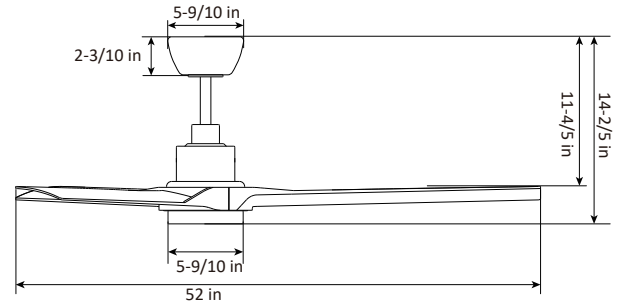

WF SERIES RESIDENTIAL LIGHTING

WFL-418-RC-3B-52-MCT5-BK
52 in 3-BLADE CEILING FAN
Indoor, Dry location

WESTGATE
THE FUTURE IS HERE...AND IT'S QUITE BRIGHT!

Customer Name: _____

Project Name: _____

Note: _____

Type: _____

14.4"(H) x 52"(W)

The WFL Ceiling Fan is the perfect combination of style and functionality for any room. With its sleek and modern design, it adds a touch of elegance to your space while providing efficient cooling and illumination. Key features include:

- **Stylish Design:** The WFL Ceiling Fan boasts a contemporary design that complements various interior styles, from classic to modern.
- **Efficient Cooling:** Enjoy a comfortable environment year-round with powerful fan blades that provide efficient air circulation and cooling.
- **Remote Control:** Conveniently adjust fan speed, and direction with the included remote control.
- **Quiet Operation:** Experience quiet and smooth fan operation, perfect for bedrooms, living rooms, outdoor.

Features

- Metal Housing (Matte Black Finish) & ABS Blades (Matte Black Finish)
- 3-Year Warranty
- Remote Control

Technical Specifications

Electrical:

- Voltage: 120V DC 60Hz
- Power Factor: >0.99
- Wattage: 18W
- Efficacy: 120 LPW

Mechanical:

- Metal Housing (BK) & ABS Blades(Black Finish)
- Motor: Reversible 6-Speed DC Motor with 80" Lead
- Blades: 52" Sweep, 3-Blade Configurations
- Maximum Ambient Temperature: -.4°F to 104°F
- Suitable For Dry Location
- 3-Year Warranty

Lighting:

- Acrylic shade
- Total Lumens: 1970LM/2060LM/2110LM/2140LM/2150LM

- Color Temperatures: 3000K/3500K/4000K/5000K/6500K
- Color Rendering Index: CRI ≥ 90
- Rated Life: 25,000 Hrs

Fan Performance:

- Fan Diameter: 52"
- Motor Lead Lengths: 80"
- Motor Size: DC 140mm x 15mm
- Electricity Use: 29.6W ~ 2.9W
- AMPS : 0.43 ~ 0.06
- RPM (H/L): 177 ~ 80
- Airflow Efficiency (CFM/W): 204
- Airflow (CFM) High Speed: 5500
- Average Airflow CFM: 3700

Remote Control:

- Reverse Fan Direction
- 6 Speeds
- 30Min, 2H Timer Settings
- Wall Mount Bracket Included

Phone: (877) 805-2252 | Fax: (877) 805-2252
www.westgatemfg.com