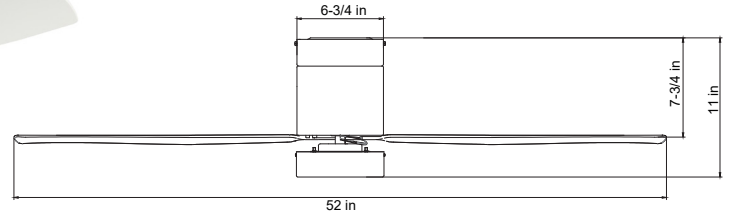

11"(H) x 52"(W)

The WFL Ceiling Fan & Light is the perfect combination of style and functionality for any room. With its sleek and modern design, it adds a touch of elegance to your space while providing efficient cooling and illumination. Key features include: