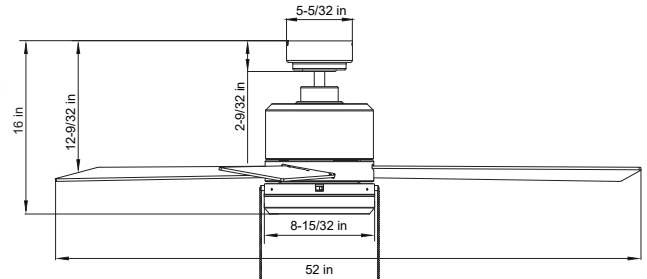

Project Name: _____

Note: _____

Type: _____

16"(H) x 52"(W)

The WFL Ceiling Fan & Light is the perfect combination of style and functionality for any room. With its sleek and modern design, it adds a touch of elegance to your space while providing efficient cooling and illumination. Key features include: