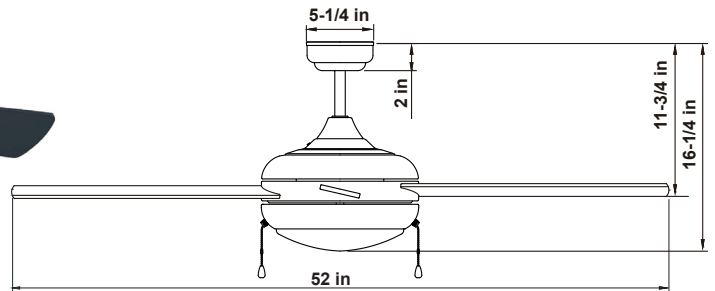

Project Name: \_\_\_\_\_

Note: \_\_\_\_\_

Type: \_\_\_\_\_

**16 1/4"(H) x 52"(W)**

The WFL Ceiling Fan & Light is the perfect combination of style and functionality for any room. With its sleek and modern design, it adds a touch of elegance to your space while providing efficient cooling and illumination. Key features include: