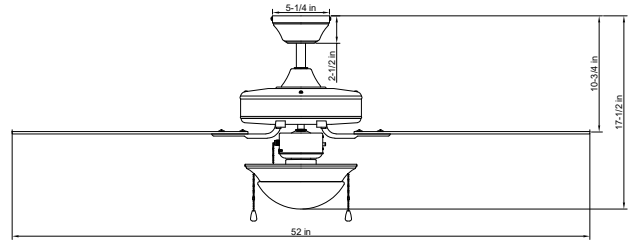

17 1/2”(H) x 52”(W)

The WFL Ceiling Fan & Light is the perfect combination of style and functionality for any room. With its sleek and modern design, it adds a touch of elegance to your space while providing efficient cooling and illumination. Key features include: