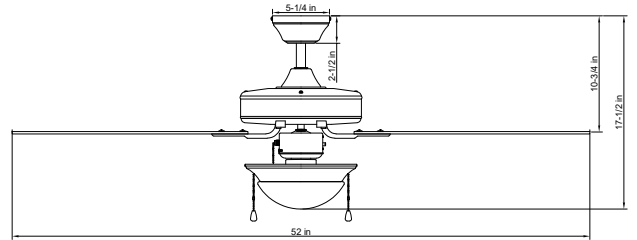

**17 1/2"(H) x 52"(W)**

The WFL Ceiling Fan & Light is the perfect combination of style and functionality for any room. With its sleek and modern design, it adds a touch of elegance to your space while providing efficient cooling and illumination. Key features include: