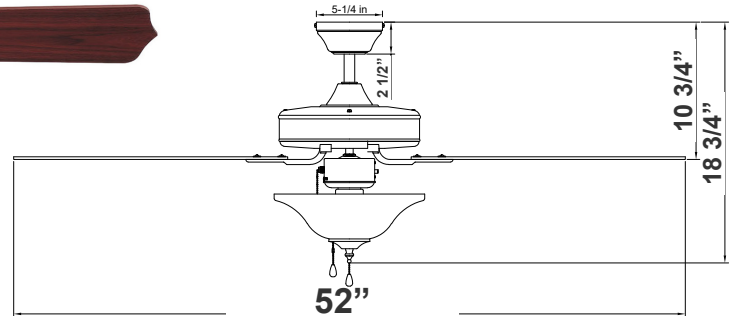

18 3/4"(H) x 52"(W)

The WFL Ceiling Fan & Light is the perfect combination of style and functionality for any room. With its sleek and modern design, it adds a touch of elegance to your space while providing efficient cooling and illumination. Key features include: