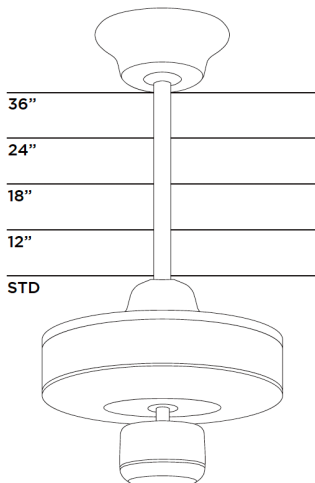

White (-WH)   Brushed Nickel (-BN)   Black (-BK)

MODEL NO.	DESCRIPTION
WF-DR-12-BN	Ceiling Fan Extension Downrod 12in, Brush Nickel
WF-DR-18-BN	Ceiling Fan Extension Downrod 18in, Brush Nickel
WF-DR-24-BN	Ceiling Fan Extension Downrod 24in, Brush Nickel
WF-DR-36-BN	Ceiling Fan Extension Downrod 36in, Brush Nickel
WF-DR-12-BK	Ceiling Fan Extension Downrod 12in, Black
WF-DR-18-BK	Ceiling Fan Extension Downrod 18in, Black
WF-DR-24-BK	Ceiling Fan Extension Downrod 24in, Black
WF-DR-36-BK	Ceiling Fan Extension Downrod 36in, Black
WF-DR-12-WH	Ceiling Fan Extension Downrod 12in, White
WF-DR-18-WH	Ceiling Fan Extension Downrod 18in, White
WF-DR-24-WH	Ceiling Fan Extension Downrod 24in, White
WF-DR-36-WH	Ceiling Fan Extension Downrod 36in, White