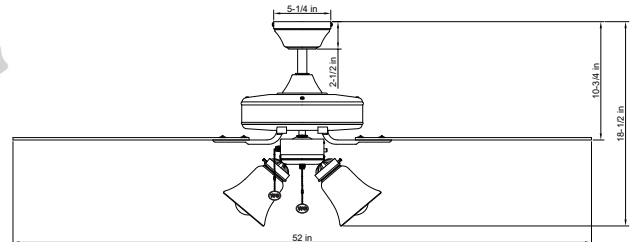

**18 1/2" (H) x 52" (W)**

The WFL Ceiling Fan & Light is the perfect combination of style and functionality for any room. With its sleek and modern design, it adds a touch of elegance to your space while providing efficient cooling and illumination. Key features include: