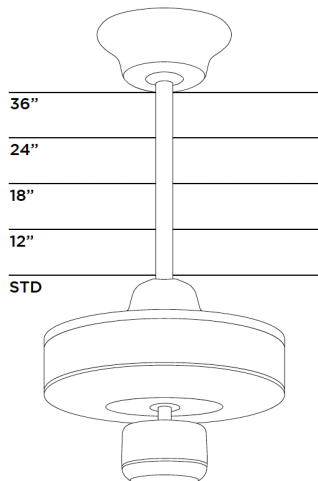

White (-WH)
Brushed Nickel (-BN)
Black (-BK)

MODEL NO.	DESCRIPTION
WF-DR-12-BN	Ceiling Fan Extension Downrod 12in, Brush Nickel
WF-DR-18-BN	Ceiling Fan Extension Downrod 18in, Brush Nickel
WF-DR-24-BN	Ceiling Fan Extension Downrod 24in, Brush Nickel
WF-DR-36-BN	Ceiling Fan Extension Downrod 36in, Brush Nickel
WF-DR-12-BK	Ceiling Fan Extension Downrod 12in, Black
WF-DR-18-BK	Ceiling Fan Extension Downrod 18in, Black
WF-DR-24-BK	Ceiling Fan Extension Downrod 24in, Black
WF-DR-36-BK	Ceiling Fan Extension Downrod 36in, Black
WF-DR-12-WH	Ceiling Fan Extension Downrod 12in, White
WF-DR-18-WH	Ceiling Fan Extension Downrod 18in, White
WF-DR-24-WH	Ceiling Fan Extension Downrod 24in, White
WF-DR-36-WH	Ceiling Fan Extension Downrod 36in, White