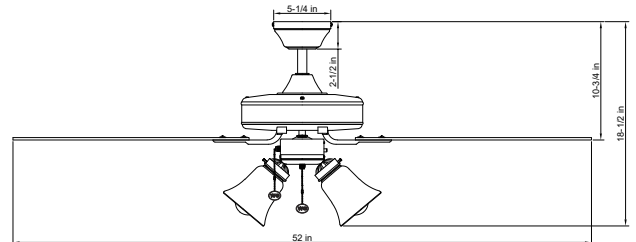

WFL SERIES RESIDENTIAL LIGHTING

WFL-103-PC-5B-52-BN-RWSO
52in 5-BLADE CEILING FAN AND L

WESTGATE
THE FUTURE IS HERE...AND IT'S QUITE BRIGHT!

Customer Name: _____

Project Name: _____

Note: _____

Type: _____

18 1/2" (H) x 52" (W)