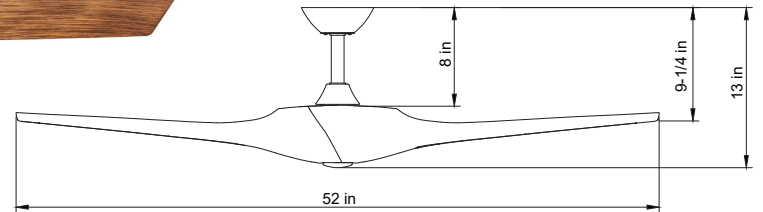

WF SERIES RESIDENTIAL LIGHTING

WF-318WP-RC-3B-52-BR-WA
52in 3-BLADE CEILING FAN

WESTGATE
THE FUTURE IS HERE...AND IT'S QUITE BRIGHT!

Customer Name: _____
Project Name: _____
Note: _____ | Type: _____

13''(H) x 52''(W)