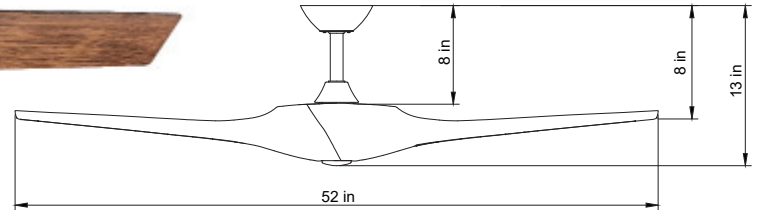

WF SERIES RESIDENTIAL LIGHTING

WF-318WP-RC-3B-52-BR-WA

52in 3-BLADE CEILING FAN
Indoor&Outdoor, Wet location(Selectable)

Customer Name: _____

Project Name: _____

Note: _____

Type: _____

13"(H) x 52"(W)