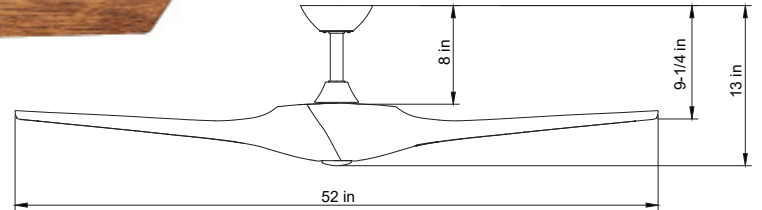

**13"(H) x 52"(W)**

The WFL Ceiling Fan is the perfect combination of style and functionality for any room. With its sleek and modern design, it adds a touch of elegance to your space while providing efficient cooling and illumination. Key features include: