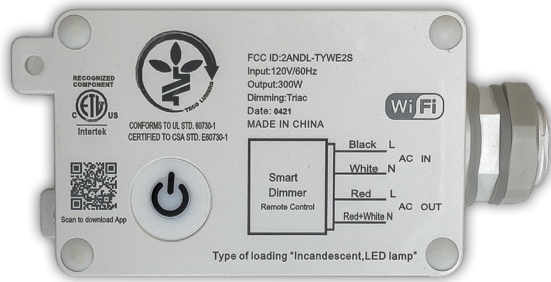

WEC SERIES OUTDOOR LIGHTING

WEC-MOD-010V-WIFI
SMART LIGHTING CONTROL MODULE 300W TRIAC WIFI
IP65 - DIM/ON-OFF/SCHEDULE

The smart lighting control module allows you to control the light easily via mobile applications (Westgate Smart Phone App) and innovative speakers from Amazon and Google as long as the Internet and Bluetooth are available. This device supports any TRIAC dimming lighting fixture. IP65 weatherproof is suitable for outdoor use. Turn light on/off, Dim, or schedule dimming/on-off from anywhere. One unit can be wired to multiple fixtures for a maximum 300W

Customer Name: _____

Project Name: _____

Note: _____ Type: _____

2 1/3" H x 1 2/5" D x 4 4/5" W

Features

- Compatible with Westgate Smart App, Amazon Alexa, Amazon Echo, Google Home. Connects via WIFI
- 1/2" NPT Threaded Connector
- 5-Year Warranty
- IP65, Suitable for Wet Location

Technical Specifications

Electrical:

- Voltage: 120-277V AC 60Hz
- Wattage: 300W
- WiFi Bandwidth: 2.5GHz
- WiFi Connection Range: up to 150 feet (46 m) indoors and 300 feet (92 m) outdoors
- TRIAC Dimming. Dims Down to 10%

Other Views:

Side View

Front View

Performance Table: WEC-MOD-TR-WIFI

MODEL NO.	Wattage	Voltage
WEC-MOD-TR-WIFI	300W	120~277V

Sample Ordering

Model Style Dimming Connection Type

WEC - MOD - TR - WIFI