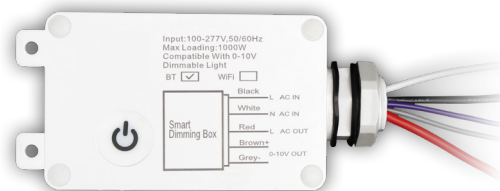

WEC SERIES OUTDOOR LIGHTING

WEC-MOD-010V-WIFI
SMART LIGHTING CONTROL MODULE 300W TRIAC WIFI
IP65 - DIM/ON-OFF/SCHEDULE

The smart lighting control module allows you to control the light easily via mobile applications (Westgate Smart Phone App) and innovative speakers from Amazon and Google as long as the Internet and Bluetooth are available. This device supports any TRIAC dimming lighting fixture. IP65 weatherproof is suitable for outdoor use. Turn light on/off, Dim, or schedule dimming/on-off from anywhere. One unit can be wired to multiple fixtures for a maximum 300W

Customer Name: _____

Project Name: _____

Note: _____ Type: _____

2 1/3" H x 1 2/5" D x 4 4/5" W

Features

- Compatible with Westgate Smart App, Amazon Alexa, Amazon Echo, Google Home. Connects via WIFI
- 1/2" NPT Threaded Connector
- 5-Year Warranty
- IP65, Suitable for Wet Location

Technical Specifications

Electrical:

- Voltage: 120-277V AC 60Hz
- Wattage: 300W
- WiFi Bandwidth: 2.5GHz
- WiFi Connection Range: up to 150 feet (46 m) indoors and 300 feet (92 m) outdoors
- TRIAC Dimming. Dims Down to 10%

Other Views:

Side View

Front View

Performance Table: WEC-MOD-TR-WIFI

MODEL NO.	Wattage	Voltage
WEC-MOD-TR-WIFI	300W	120~277V

Sample Ordering

Model Style Dimming Connection Type

WEC - MOD - TR - WIFI