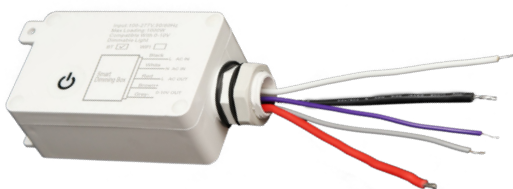

Other Views:

Side View