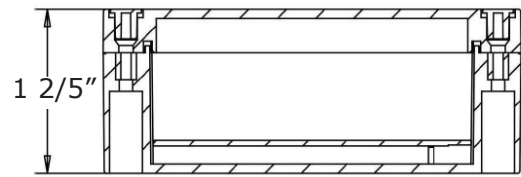

Customer Name: _____

Project Name: _____

Note: _____ Type: _____

2 1/3" H x 1 2/5" D x 4 4/5" W

Features

- Compatible with Westgate Smart App, Amazon Alexa, Amazon Echo, Google Home. Connects via WIFI
- 1/2" NPT Threaded Connector
- 5-Year Warranty
- IP65, Suitable for Wet Location