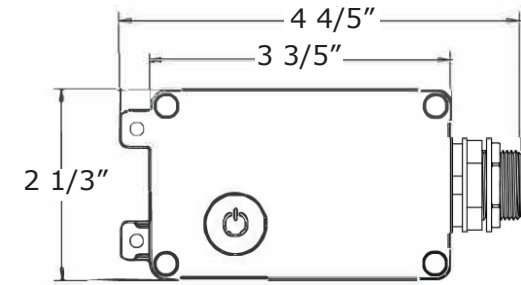

Customer Name: _____

Project Name: _____

Note: _____ Type: _____

2 1/3" H x 1 2/5" D x 4 4/5" W

Features

- Compatible with Westgate Smart App, Amazon Alexa, Amazon Echo, Google Home. Connects via WIFI
- 1/2" NPT Threaded Connector
- 5-Year Warranty
- IP65, Suitable for Wet Location