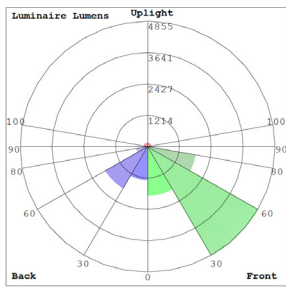

Lighting:

- Dimming: 0~10V Dimmable
- Multi CCT and Power (Switches are inside fixture)
- Lumileds 2835, High CRI.
- Total Lumens: 16800LM Max
- Color Temperatures: 3000K/4000K/5000K
- Color Rendering Index: CRI ≥ 80
- Beam Angle: H127° x V85°
- Rated life: 70,000 Hrs

WG-ZY-24-2Z

Photometrics: WAX-90-120W-MCTP-WH

BUD Rating: B3-U3-G3

Area 75'x 75' Mounting Height: 8'

Other Views:

Side View

Front View

Bottom View