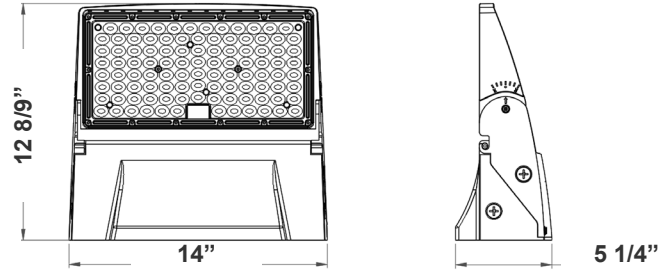

WAX SERIES

Outdoor Lighting

WESTGATE
THE FUTURE IS HERE...AND IT'S QUITE BRIGHT!

WAX-90-120W-MCTP-WH

MCTP Multi Color Temperature & Multi Power/Wattage (Selectable)

Customer Name: _____

Project Name: _____

Note: _____

Type: _____

Ideal for general site lighting, alleys, loading docks, doorway, pathway, and parking areas. Great for use with motion sensors or another instant on/off controls.

14" (W) x 12 8/9" (H) x 5 1/4" (D)

Features

- High Light Transmittance, Anti-UV and Fire Resistant PC Lens
- Two 1/2" Knockouts on Each Side
- Die-Cast Aluminum With Powder Coat Finish
- 7-Year Warranty
- Multi CCT and Power (Switches are inside fixture)

Technical Specifications

Electrical:

- Voltage: 120-277V AC 60Hz
- Wattage: 90W/105W/120W
- Power Factor: >0.9
- THD: <20%
- Efficacy: 140 LPW

Mechanical:

- Die-Cast Aluminum With Powder Coat Finish
- High Light Transmittance, Anti-UV and Fire Resistant Shatterproof PC Lens
- DC Button Photocell with ON/OFF switch Included
- Light Head Can Be Adjusted From 0° to 90°
- Full Cutoff, Dark Sky Compliant
- Two 1/2" Knockouts on Each Side
- Operating Temperature: -40°F -113°F
- 7-Year Warranty
- IP65, Suitable For Wet Location

Lighting:

- Dimming: 0~10V Dimmable
- Multi CCT and Power (Switches are inside fixture)
- Lumileds 2835, High CRI.
- Total Lumens: 16800LM Max
- Color Temperatures: 3000K/4000K/5000K
- Color Rendering Index: CRI ≥ 80
- Beam Angle: H127° x V85°
- Rated life: 70,000 Hrs

Applications:

- Entrance Lighting
- Courtyard Lighting
- Industrial Lighting
- Outdoor Landscape Lighting
- Building The hotel
- Wall Lighting Area And So On

Phone: (877) 805-2252 | Fax: (877) 805-2252
www.westgatemfg.com |

WG-ZY-24-2Z