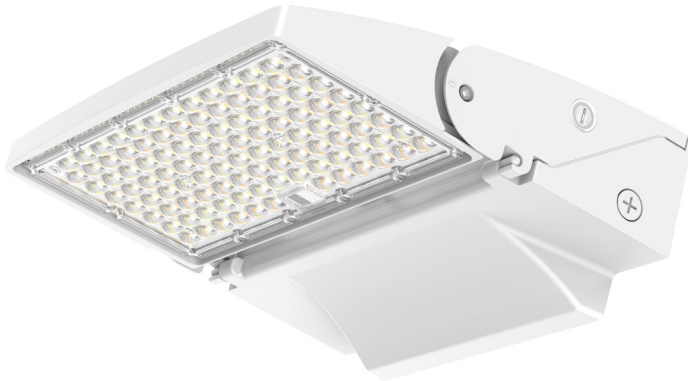

WAX SERIES

Outdoor Lighting

WESTGATE
THE FUTURE IS HERE...AND IT'S QUITE BRIGHT!

WAX-90-120W-MCTP-WH

MCTP Multi Color Temperature & Multi Power/Wattage (Selectable)

Customer Name: _____

Project Name: _____

Note: _____

Type: _____

Ideal for general site lighting, alleys, loading docks, doorway, pathway, and parking areas. Great for use with motion sensors or another instant on/off controls.

14" (W) x 12 8/9" (H) x 5 1/4" (D)

Features

- High Light Transmittance, Anti-UV and Fire Resistant PC Lens
- Two 1/2" Knockouts on Each Side
- Die-Cast Aluminum With Powder Coat Finish
- 7-Year Warranty
- Multi CCT and Power (Switches are inside fixture)

Technical Specifications

Electrical:

- Voltage: 120-277V AC 60Hz
- Wattage: 90W/105W/120W
- Power Factor: >0.9
- THD: <20%
- Efficacy: 140 LPW

Mechanical:

- Die-Cast Aluminum With Powder Coat Finish
- High Light Transmittance, Anti-UV and Fire Resistant Shatterproof PC Lens
- DC Button Photocell with ON/OFF switch Included
- Light Head Can Be Adjusted From 0° to 90°
- Full Cutoff, Dark Sky Compliant
- Two 1/2" Knockouts on Each Side
- Operating Temperature: -40°F -113°F
- 7-Year Warranty
- IP65, Suitable For Wet Location