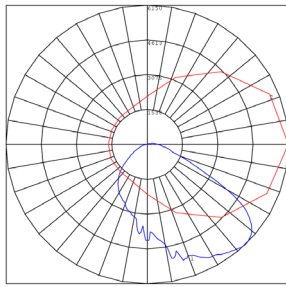

Lighting:

- Dimming: 0~10V Dimmable
- Multi CCT and Power (Switches are inside fixture)
- Lumileds 2835, High CRI.
- Total Lumens: 16800LM Max
- Color Temperatures: 3000K/4000K/5000K
- Color Rendering Index: CRI ≥ 80
- Beam Angle: H127° x V85°
- Rated life: 70,000 Hrs

WG-ZY-24-2Z

Photometrics: WAX-90-120W-MCTP-WH

BUD Rating: B3-U3-G3

Area 75'x 75' Mounting Height: 8'

Other Views:

Side View

Front View

Bottom View