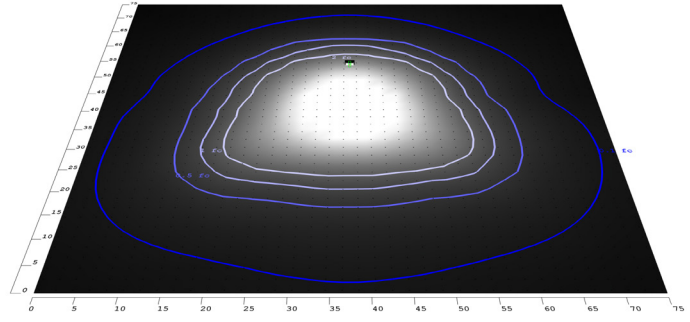

WG-ZY-24-2Z

Photometrics: WAX-90-120W-MCTP-WH

BUD Rating: B3-U3-G3

Area 75'x 75' Mounting Height: 8'

Other Views:

Side View

Front View

Bottom View