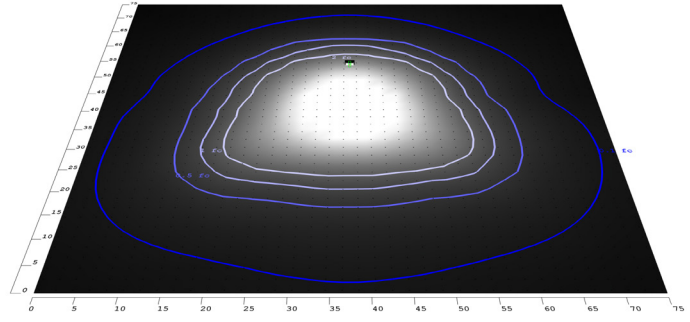

WG-ZY-24-2Z

Photometrics: WAX-50-80W-MCTP-WH

BUD Rating: B3-U3-G3

Area 75'x 75' Mounting Height: 8'

Other Views:

Side View

Front View

Bottom View