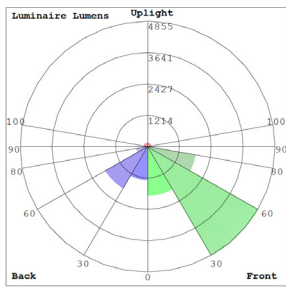

Lighting:

- Dimming: 0~10V Dimmable
- Multi CCT and Power (Switches are inside fixture)
- Lumileds 2835, High CRI.
- Total Lumens: 11200LM Max
- Color Temperatures: 3000K/4000K/5000K
- Color Rendering Index: CRI ≥ 80
- Beam Angle: H127° x V85°
- Rated life: 70,000 Hrs

WG-ZY-24-2Z

Photometrics: WAX-50-80W-MCTP-WH

BUD Rating: B3-U3-G3

Area 75'x 75' Mounting Height: 8'

Other Views:

Side View

Front View

Bottom View