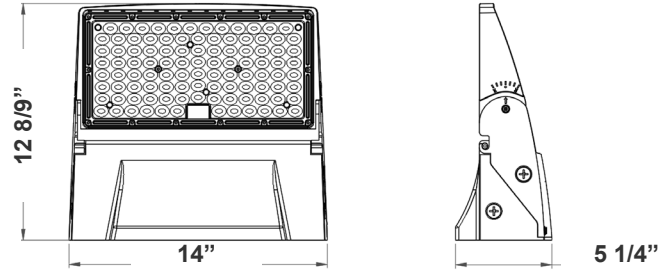

Type: _____

Ideal for general site lighting, alleys, loading docks, doorway, pathway, and parking areas. Great for use with motion sensors or another instant on/off controls.

14" (W) x 12 8/9" (H) x 5 1/4" (D)