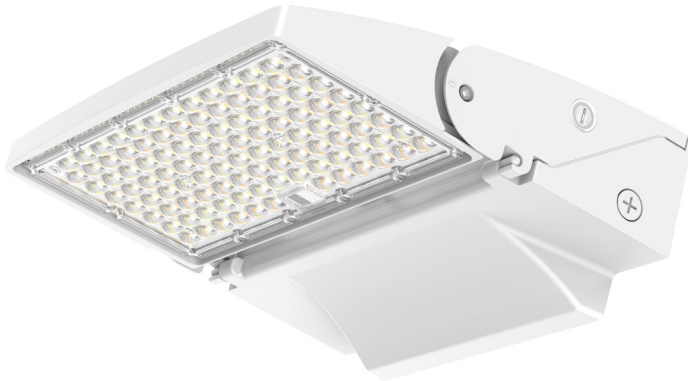

WAX SERIES

Outdoor Lighting

WESTGATE
THE FUTURE IS HERE...AND IT'S QUITE BRIGHT!

WAX-50-80W-MCTP-WH

MCTP Multi Color Temperature & Multi Power/Wattage (Selectable)

Customer Name: _____

Project Name: _____

Note: _____

Type: _____

Ideal for general site lighting, alleys, loading docks, doorway, pathway, and parking areas. Great for use with motion sensors or another instant on/off controls.

14" (W) x 12 8/9" (H) x 5 1/4" (D)

Features

- High Light Transmittance, Anti-UV and Fire Resistant PC Lens
- Two 1/2" Knockouts on Each Side
- Die-Cast Aluminum With Powder Coat Finish
- 7-Year Warranty
- Multi CCT and Power (Switches are inside fixture)

Technical Specifications

Electrical:

- Voltage: 120-277V AC 60Hz
- Wattage: 50W/65W/80W
- Power Factor: >0.9
- THD: <20%
- Efficacy: 140 LPW

Mechanical:

- Die-Cast Aluminum With Powder Coat Finish
- High Light Transmittance, Anti-UV and Fire Resistant Shatterproof PC Lens
- DC Button Photocell with ON/OFF switch Included
- Light Head Can Be Adjusted From 0° to 90°
- Full Cutoff, Dark Sky Compliant
- Two 1/2" Knockouts on Each Side
- Operating Temperature: -40°F -113°F
- 7-Year Warranty
- IP65, Suitable For Wet Location