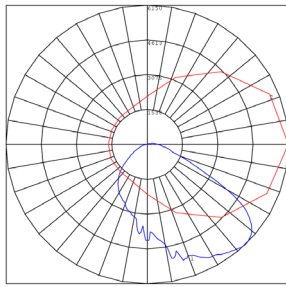

Lighting:

- Dimming: 0~10V Dimmable
- Multi CCT and Power (Switches are inside fixture)
- Lumileds 2835, High CRI.
- Total Lumens: 11200LM Max
- Color Temperatures: 3000K/4000K/5000K
- Color Rendering Index: CRI ≥ 80
- Beam Angle: H127° x V85°
- Rated life: 70,000 Hrs

WG-ZY-24-2Z

Photometrics: WAX-50-80W-MCTP-WH

BUD Rating: B3-U3-G3

Area 75'x 75' Mounting Height: 8'

Other Views:

Side View

Front View

Bottom View