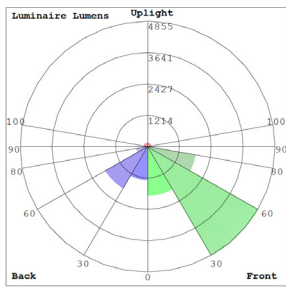

Lighting:

- Dimming: 0~10V Dimmable
- Multi CCT and Power (Switches are inside fixture)
- Lumileds 2835, High CRI.
- Total Lumens: 11200LM Max
- Color Temperatures: 3000K/4000K/5000K
- Color Rendering Index: CRI ≥ 80
- Beam Angle: H127° x V85°
- Rated life: 70,000 Hrs

WG-ZY-24-2Z

Photometrics: WAX-50-80W-MCTP-BK

BUD Rating: B3-U3-G3

Area 75'x 75' Mounting Height: 8'

Other Views:

Side View

Front View

Bottom View