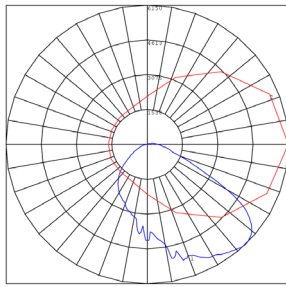

Lighting:

- Dimming: 0~10V Dimmable
- Multi CCT and Power (Switches are inside fixture)
- Lumileds 2835, High CRI.
- Total Lumens: 11200LM Max
- Color Temperatures: 3000K/4000K/5000K
- Color Rendering Index: CRI ≥ 80
- Beam Angle: H127° x V85°
- Rated life: 70,000 Hrs

WG-ZY-24-2Z

Photometrics: WAX-50-80W-MCTP-BK

BUD Rating: B3-U3-G3

Area 75'x 75' Mounting Height: 8'

Other Views:

Side View

Front View

Bottom View