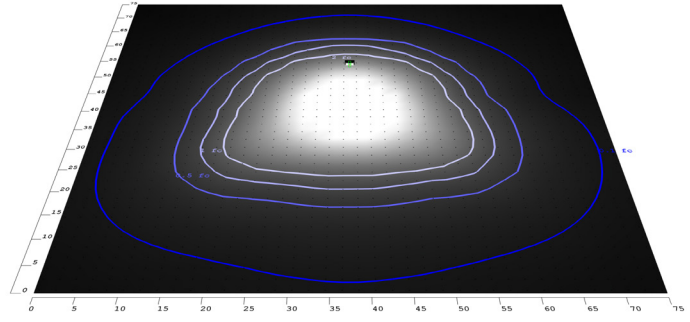

WG-ZY-24-2Z

Photometrics: WAX-50-80W-MCTP-BK

BUD Rating: B3-U3-G3

Area 75'x 75' Mounting Height: 8'

Other Views:

Side View

Front View

Bottom View