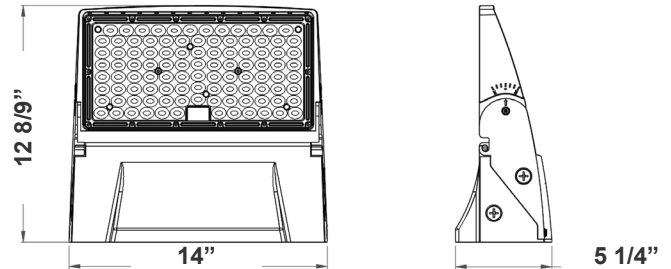

Note: \_\_\_\_\_

Type: \_\_\_\_\_

Ideal for general site lighting, alleys, loading docks, doorway, pathway, and parking areas. Great for use with motion sensors or another instant on/off controls.

**14" (W) x 12 8/9" (H) x 5 1/4" (D)**