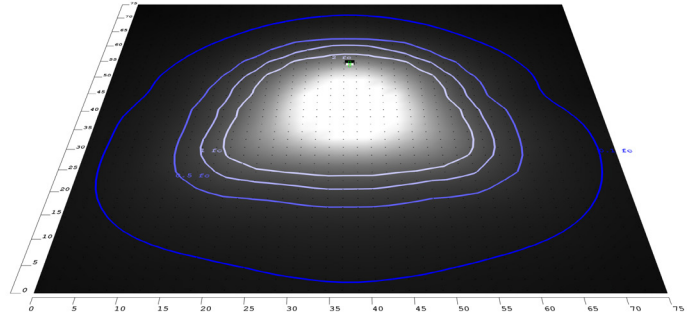

WG-ZY-24-2Z

**Photometrics:** WAX-20-40W-MCTP

BUD Rating: B3-U3-G3

Area 75'x 75' Mounting Height: 8'

**Other Views:**

Side View

Front View

Bottom View