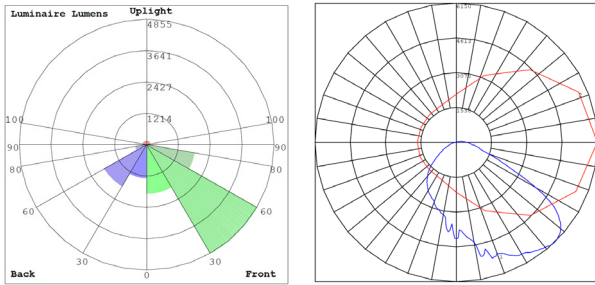

Photometrics: WAX-20-40W-MCTP

BUD Rating: B3-U3-G3