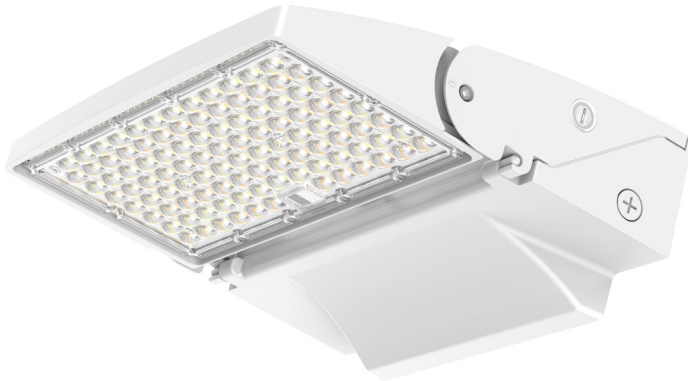

# WAX SERIES

Outdoor Lighting

**WESTGATE**  
THE FUTURE IS HERE...AND IT'S QUITE BRIGHT!

WAX-20-40W-MCTP-WH

**MCTP** Multi Color Temperature & Multi Power/Wattage (Selectable)

Customer Name: \_\_\_\_\_

Project Name: \_\_\_\_\_

Note: \_\_\_\_\_

Type: \_\_\_\_\_

Ideal for general site lighting, alleys, loading docks, doorway, pathway, and parking areas. Great for use with motion sensors or another instant on/off controls.

**14" (W) x 12 8/9" (H) x 5 1/4" (D)**

## Features

- High Light Transmittance, Anti-UV and Fire Resistant PC Lens
- Two 1/2" Knockouts on Each Side
- Die-Cast Aluminum With Powder Coat Finish (Dark Bronze)
- 7-Year Warranty
- Multi CCT and Power (Switches are inside fixture)

### Mechanical:

- Die-Cast Aluminum With Powder Coat Finish
- High Light Transmittance, Anti-UV and Fire Resistant Shatterproof PC Lens
- DC Button Photocell with ON/OFF switch Included
- Light Head Can Be Adjusted From 0° to 90°
- Full Cutoff, Dark Sky Compliant
- Two 1/2" Knockouts on Each Side
- Operating Temperature: -40°F -113°F
- 7-Year Warranty
- IP65, Suitable For Wet Location