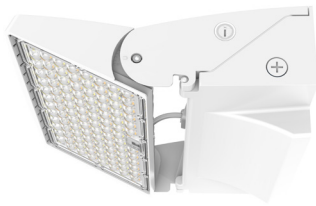

WG-ZY-24-2Z

**Photometrics:** WAX-20-40W-MCTP

BUD Rating: B3-U3-G3

Area 75'x 75' Mounting Height: 8'

**Other Views:**

Side View

Front View

Bottom View